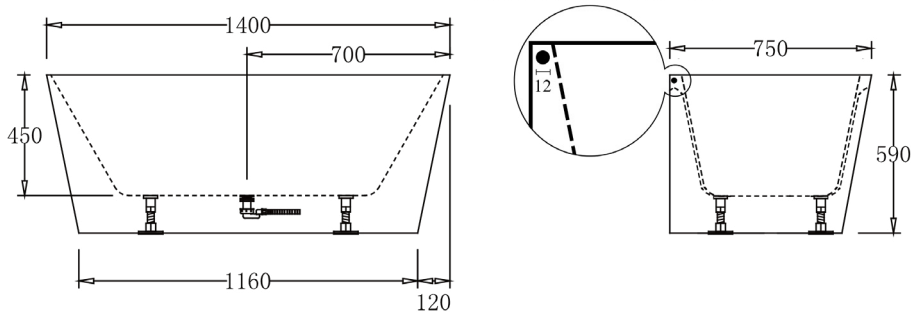

STEEL BAR REINFORCEMENT