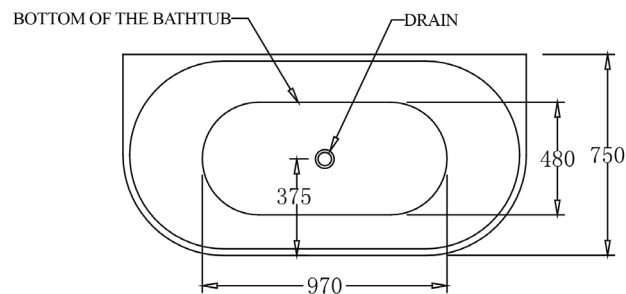

Atlanta Back to Wall Bath

SPECIFICATIONS

Code	Size	Capacity	Net Weight	Gross Weight
BTA1400	1400mm x 750mm x 590mm	250 Litres	40 Kg	48 Kg

FEATURES

- Modern slim edge design
- Internal steel support frame
- UV Stablised Sanitary grade acrylic
- Adjustable steel legs
- Lumbar support
- Fittings/Pop up not included
- 10 YR Warranty

COLORS

- Gloss white

MAINTENANCE & CARE

- Clean with mild soapy water using a microfibre cloth after every use.
- Do not use harsh and abrasive detergents, liquids, or pastes.
- Do not use excessive pressure while cleaning.
- Add essential oils only after the water has run in the bath. Spot test using a drop of essential oil on a concealed area of the bathtub to ensure they won't stain the bath.

INSTALLATION MANUAL

STEEL BAR REINFORCEMENT

Additional Information:

- In order to fully benefit from warranty claims, please ensure products are installed by a licensed plumber.
- All measurements are in millimeters.
- Dimensions are nominal and subject to normal manufacturing variations. Please

- allow +/- 15 mm tolerance.
- For mark-ups & roughing-in, always use actual product measurement.
- Specifications may vary without notice as part of our continuous improvement practices.