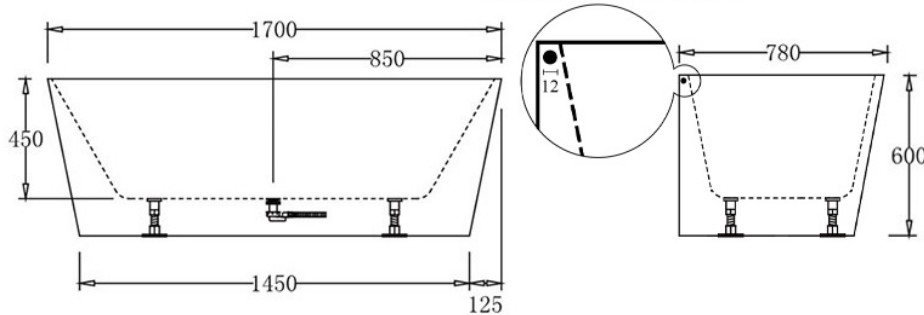

STEEL BAR REINFORCEMENT

MAINTENANCE & CARE

- Clean with mild soapy water using a microfibre cloth after every use.
- Do not use harsh and abrasive detergents, liquids, or pastes.
- Do not use excessive pressure while cleaning.
- Add essential oils only after the water has run in the bath. Spot test using a drop of essential oil on a concealed area of the bathtub to ensure they won't stain the bath.