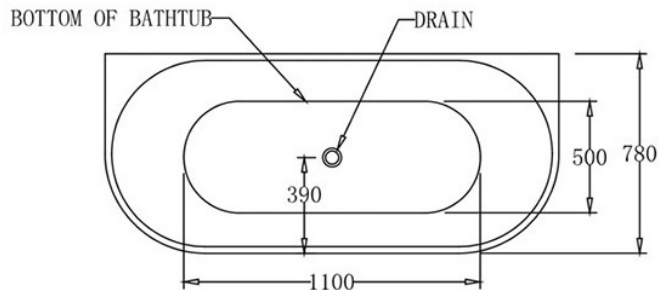

MAINTENANCE & CARE

- Clean with mild soapy water using a microfibre cloth after every use.
- Do not use harsh and abrasive detergents, liquids, or pastes.
- Do not use excessive pressure while cleaning.
- Add essential oils only after the water has run in the bath. Spot test using a drop of essential oil on a concealed area of the bathtub to ensure they won't stain the bath.