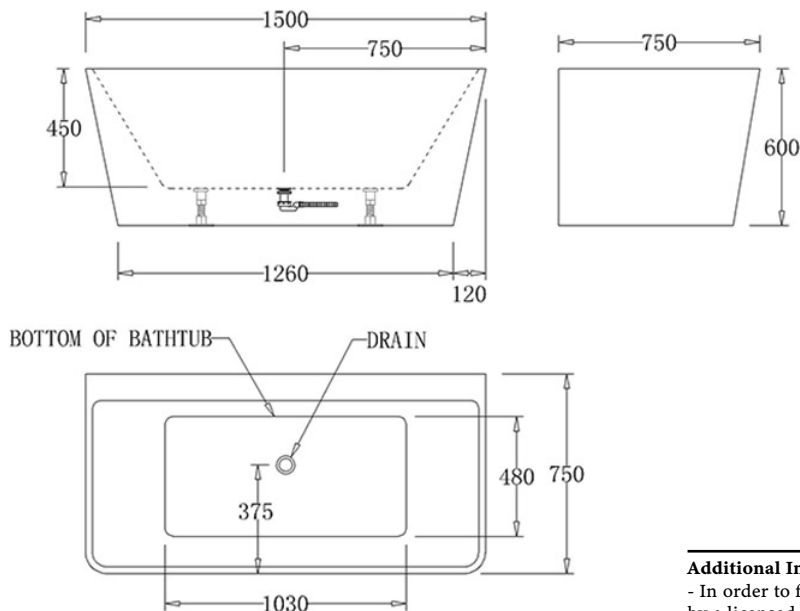

Florence Back to Wall Bath

SPECIFICATIONS

Code	Size	Capacity	Net Weight	Gross Weight
BTF1500 BLACK	1500mm x 750mm x 600mm	295 Litres	45 Kg	53 Kg

FEATURES

- Modern slim edge design
- Internal steel support frame
- UV Stablised Sanitary grade acrylic
- Adjustable steel legs
- Lumbar support
- Fittings/Pop up is not included
- 10 YR Warranty

INSTALLATION MANUAL

Additional Information:

- In order to fully benefit from warranty claims, please ensure products are installed by a licensed plumber.
- All measurements are in millimeters.
- Dimensions are nominal and subject to normal manufacturing variations. Please

allow +/- 15 mm tolerance.

- For mark-ups & roughing-in, always use actual product measurement.
- Specifications may vary without notice as part of our continuous improvement practices.