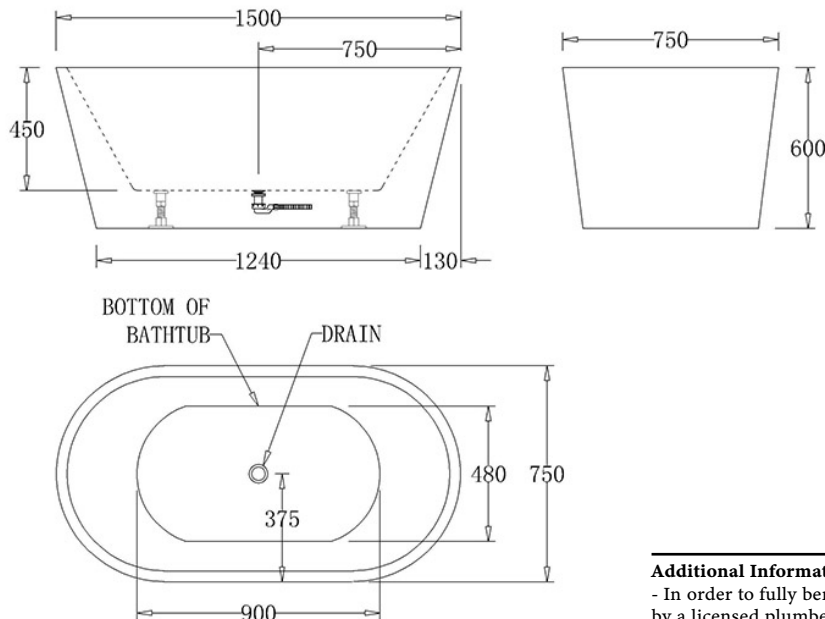

MAINTENANCE & CARE

- Clean with mild soapy water using a microfibre cloth after every use.
- Do not use harsh and abrasive detergents, liquids, or pastes.
- Do not use excessive pressure while cleaning.
- Add essential oils only after the water has run in the bath. Spot test using a drop of essential oil on a concealed area of the bathtub to ensure they won't stain the bath.