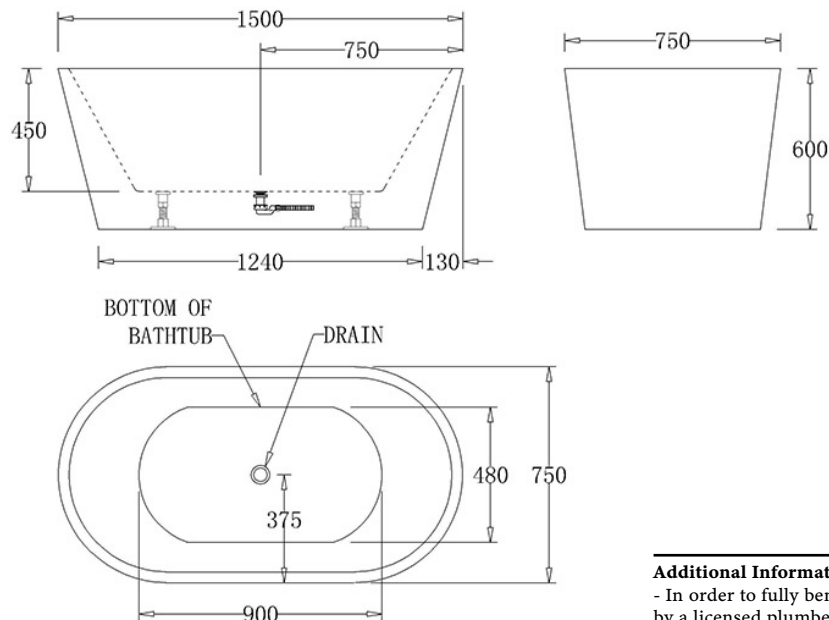

Oslo Freestanding Bath

SPECIFICATIONS

Code	Size	Capacity	Net Weight	Gross Weight
BTO1500 BLACK	1500mm x 750mm x 600mm	270 Litres	40 Kg	48 Kg

FEATURES

- Modern slim edge design
- Internal steel support frame
- UV Stablised Sanitary grade acrylic
- Adjustable steel legs
- Lumbar support
- Fittings/Pop up is not included
- 10 YR Warranty

INSTALLATION MANUAL

Additional Information:

- In order to fully benefit from warranty claims, please ensure products are installed by a licensed plumber.
- All measurements are in millimeters.
- Dimensions are nominal and subject to normal manufacturing variations. Please

- allow +/- 15 mm tolerance.
- For mark-ups & roughing-in, always use actual product measurement.
- Specifications may vary without notice as part of our continuous improvement practices.