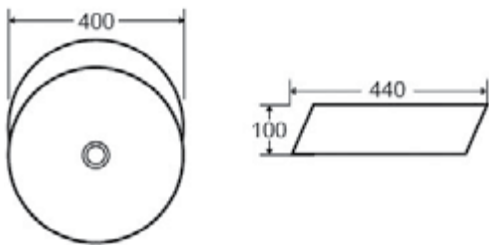

This is a breakthrough of traditional design. The basin forms a 75 degree angle with the counter to break the space balance.

75°

BA700

Above Counter BASIN

BA710

Above Counter BASIN

BA720

Above Counter BASIN