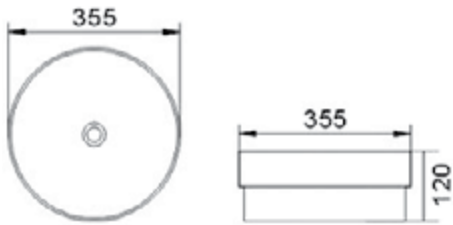

BA300

Drop In BASIN