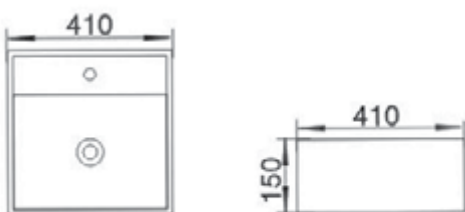

BA440

Above Counter BASIN