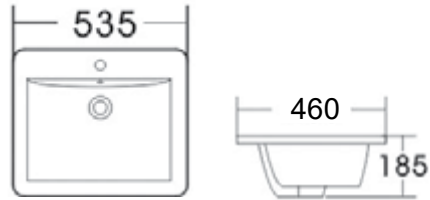

**BA800LHB**

**Above Counter/Wall Hung BASIN**

BA300

Drop In BASIN

BA310

Drop In BASIN

BA320

Semi Recessed BASIN

BA100

Under Counter BASIN

**BA350**

**Semi Recessed BASIN**

**BA110**

**Drop In BASIN**

**BA130**

**Under Counter BASIN**