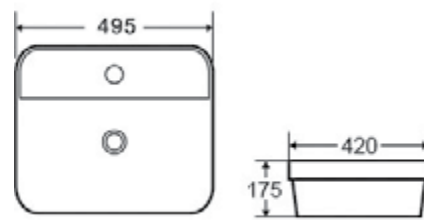

# COUNTER TOP & COUNTER SEMI BASIN

The sundries holder is practical and makes life more convenient

The edge is 5 mm higher; it is functional as well as beautiful

3mm

The extreme thin edge of 3 mm comes from difficult shaping technics

It is scientifically designed. The height of the basin can be adjusted according to the height of the counter or personal using

**BA330**

**Drop In BASIN**

**BA340**

**Drop In BASIN**

**BA800RHB**

**Above Counter/Wall Hung BASIN**