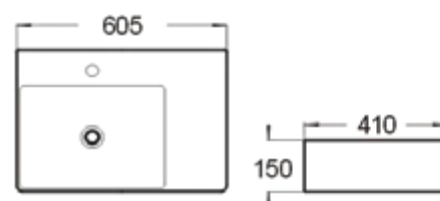

BA800LHB

Above Counter/Wall Hung BASIN