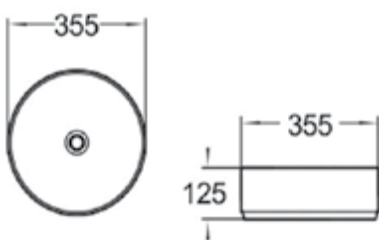

Above Counter BASIN

BA580