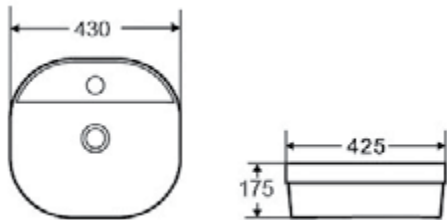

BA330

Drop In BASIN