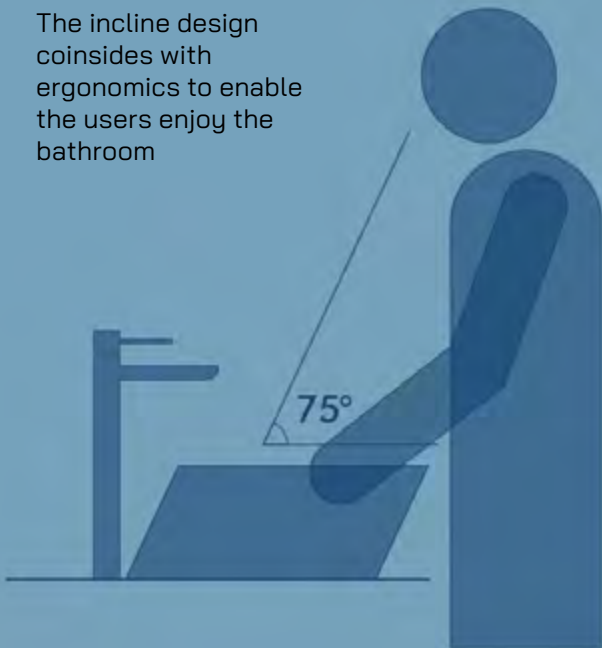

The incline design coincides with ergonomics to enable the users enjoy the bathroom