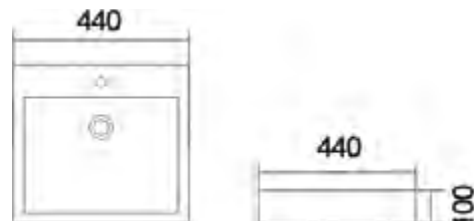

BA450

Above Counter BASIN