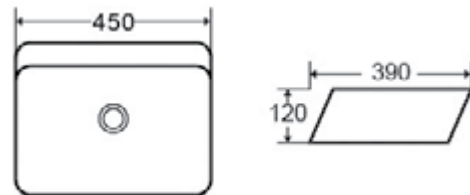

This is a breakthrough of traditional design. The basin forms a 75 degree angle with the counter to break the space balance.

75°

BA700

Above Counter BASIN

BA710

Above Counter BASIN

BA720

Above Counter BASIN