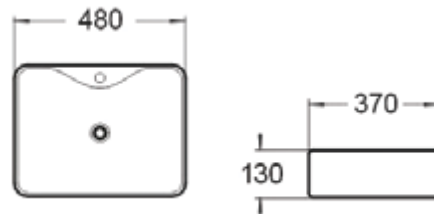

The incline design coincides with ergonomics to enable the users enjoy the bathroom

BA410

Above Counter BASIN

BA430

Above Counter BASIN

BA440

Above Counter BASIN

BA450