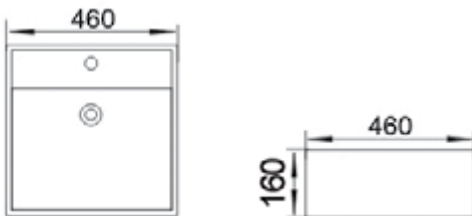

BA410

Above Counter BASIN