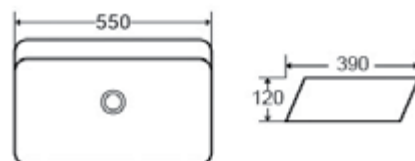

This is a breakthrough of traditional design. The basin forms a 75 degree angle with the counter to break the space balance.

75°

BA700

Above Counter BASIN

BA710

Above Counter BASIN

BA720

Above Counter BASIN