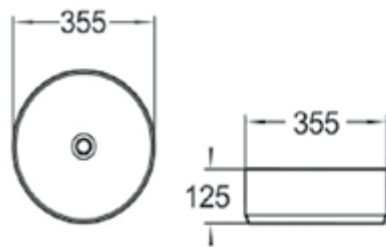

Above Counter BASIN (matt)

BA580MW