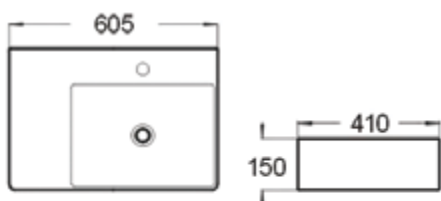

It is scientifically designed. The height of the basin can be adjusted according to the height of the counter or personal using

**BA330**

**Drop In BASIN**

**BA340**

**Drop In BASIN**

**BA800RHB**

**Above Counter/Wall Hung BASIN**