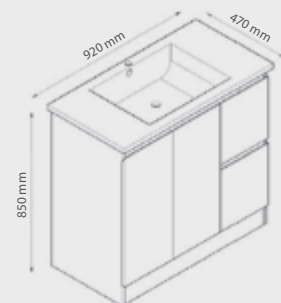

# VANITIES

**Rio 600 mm  
FREESTANDING VANITY**

- Basin Size  
610 (L) x 470 (W)
- Cabinet Size  
580 (L) x 450 (W) x 850 (H)

**Rio 750 mm  
FREESTANDING VANITY**

- Basin Size  
760(L) x 470 (W)
- Cabinet Size  
730 (L) x 450 (W) x 850 (H)
- Right/Left Drawers Available

**Rio 900 mm  
FREESTANDING VANITY**

- Basin Size 920(L) x 470 (W)
- Cabinet Size  
880 (L) x 450 (W) x 850 (H)
- Right/Left Drawers Available

### Rio 1200 mm FREESTANDING VANITY SINGLE BOWL

- Basin Size  
1210(L) x 470 (W)
- Cabinet Size  
1180 (L) x 450 (W) x 850 (H)

### Rio 1200 mm FREESTANDING VANITY DOUBLE BOWL

- Basin Size  
1210(L) x 470 (W)
- Cabinet Size  
1180 (L) x 450 (W) x 850 (H)

**BVN-1500**

**Rio 1500 mm  
FREESTANDING  
VANITY DOUBLE BOWL**

- Basin Size 1520(L) x 470 (W)
- Cabinet Size 1480 (L) x 450 (W) x 850 (H)
- Stone Top Only