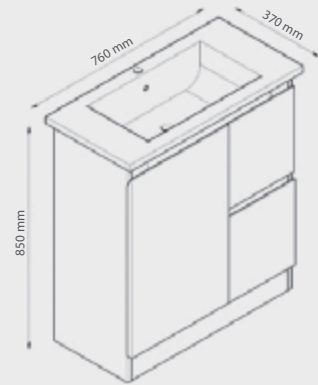

### Rio 1200 mm FREESTANDING VANITY DOUBLE BOWL

- Basin Size  
1210(L) x 470 (W)
- Cabinet Size  
1180 (L) x 450 (W) x 850 (H)

**BVN-1500**

**Rio 1500 mm  
FREESTANDING  
VANITY DOUBLE BOWL**

- Basin Size 1520(L) x 470 (W)
- Cabinet Size 1480 (L) x 450 (W) x 850 (H)
- Stone Top Only

### Rio 490 mm FREESTANDING VANITY (TINY)

- Basin Size 490(L) x 250 (W)
- Cabinet Size 480 (L) x 240 (W) x 850 (H)

### Rio 600 mm SLIMLINE FREESTANDING VANITY

- Basin Size 610(L) x 370 (W)
- Cabinet Size 590 (L) x 350 (W) x 850 (H)

**BVS-750**

**Rio 750 mm  
SLIMLINE  
FREESTANDING VANITY**

- Basin Size 760(L) x 370 (W)
- Cabinet Size 730 (L) x 350 (W) x 850 (H)
- Right Drawers Only

**BVS-900**

**Rio 900 mm  
SLIMLINE  
FREESTANDING VANITY**

- Basin Size 920(L) x 370 (W)
- Cabinet Size 880 (L) x 350 (W) x 850 (H)
- Right Drawers Only