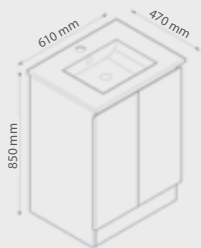

# VANITIES

**Rio 600 mm  
FREESTANDING VANITY**

- Basin Size  
610 (L) x 470 (W)
- Cabinet Size  
580 (L) x 450 (W) x 850 (H)

**Rio 750 mm  
FREESTANDING VANITY**

- Basin Size  
760(L) x 470 (W)
- Cabinet Size  
730 (L) x 450 (W) x 850 (H)
- Right/Left Drawers Available

**Rio 900 mm  
FREESTANDING VANITY**

- Basin Size 920(L) x 470 (W)
- Cabinet Size  
880 (L) x 450 (W) x 850 (H)
- Right/Left Drawers Available

### Rio 1200 mm FREESTANDING VANITY SINGLE BOWL

- Basin Size  
1210(L) x 470 (W)
- Cabinet Size  
1180 (L) x 450 (W) x 850 (H)

### Rio 1200 mm FREESTANDING VANITY DOUBLE BOWL

- Basin Size  
1210(L) x 470 (W)
- Cabinet Size  
1180 (L) x 450 (W) x 850 (H)

**BVN-1500**

**Rio 1500 mm  
FREESTANDING  
VANITY DOUBLE BOWL**

- Basin Size 1520(L) x 470 (W)
- Cabinet Size 1480 (L) x 450 (W) x 850 (H)
- Stone Top Only