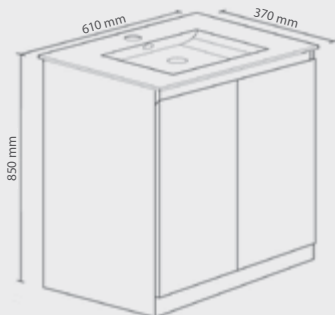

### Rio 1200 mm FREESTANDING VANITY DOUBLE BOWL

- Basin Size  
1210(L) x 470 (W)
- Cabinet Size  
1180 (L) x 450 (W) x 850 (H)

**BVN-1500**

**Rio 1500 mm  
FREESTANDING  
VANITY DOUBLE BOWL**

- Basin Size 1520(L) x 470 (W)
- Cabinet Size 1480 (L) x 450 (W) x 850 (H)
- Stone Top Only

**BVN-1800**

**Rio 1800 mm  
FREESTANDING  
VANITY DOUBLE BOWL**

- Basin Size 1825(L) x 470 (W)
- Cabinet Size 1780 (L) x 450 (W) x 850 (H)
- Stone Top Only

### Rio 490 mm FREESTANDING VANITY (TINY)

- Basin Size 490(L) x 250 (W)
- Cabinet Size 480 (L) x 240 (W) x 850 (H)

### Rio 600 mm SLIMLINE FREESTANDING VANITY

- Basin Size 610(L) x 370 (W)
- Cabinet Size 590 (L) x 350 (W) x 850 (H)

**BVS-750**

**Rio 750 mm  
SLIMLINE  
FREESTANDING VANITY**

- Basin Size 760(L) x 370 (W)
- Cabinet Size 730 (L) x 350 (W) x 850 (H)
- Right Drawers Only