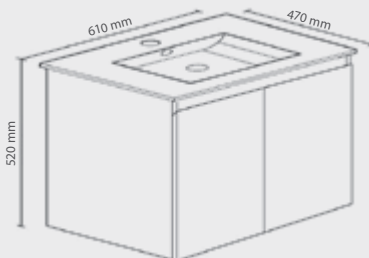

BVW-600

Rio 600 mm WALL HUNG VANITY

- Basin Size
  610(L) x 470 (W)
- Cabinet Size
  580 (L) x 450 (W) x 520 (H)