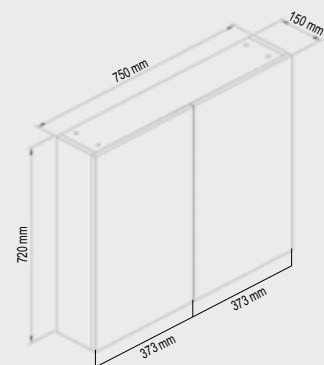

mirror cabinets

MC-600

MC-750