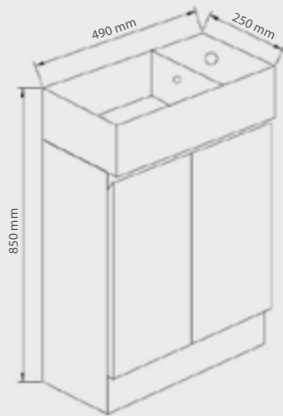

### Rio 1200 mm FREESTANDING VANITY SINGLE BOWL

- Basin Size  
1210(L) x 470 (W)
- Cabinet Size  
1180 (L) x 450 (W) x 850 (H)

### Rio 1200 mm FREESTANDING VANITY DOUBLE BOWL

- Basin Size  
1210(L) x 470 (W)
- Cabinet Size  
1180 (L) x 450 (W) x 850 (H)

**BVN-1500**

**Rio 1500 mm  
FREESTANDING  
VANITY DOUBLE BOWL**

- Basin Size 1520(L) x 470 (W)
- Cabinet Size 1480 (L) x 450 (W) x 850 (H)
- Stone Top Only

**BVN-1800**

**Rio 1800 mm  
FREESTANDING  
VANITY DOUBLE BOWL**

- Basin Size 1825(L) x 470 (W)
- Cabinet Size 1780 (L) x 450 (W) x 850 (H)
- Stone Top Only

### Rio 490 mm FREESTANDING VANITY (TINY)

- Basin Size 490(L) x 250 (W)
- Cabinet Size 480 (L) x 240 (W) x 850 (H)