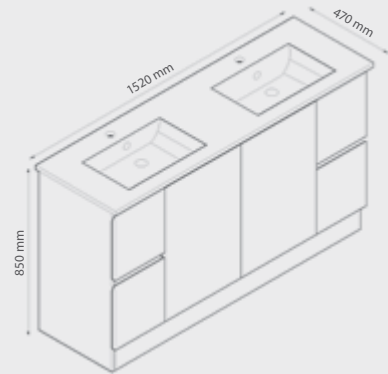

### Rio 1200 mm FREESTANDING VANITY SINGLE BOWL

- Basin Size  
1210(L) x 470 (W)
- Cabinet Size  
1180 (L) x 450 (W) x 850 (H)

### Rio 1200 mm FREESTANDING VANITY DOUBLE BOWL

- Basin Size  
1210(L) x 470 (W)
- Cabinet Size  
1180 (L) x 450 (W) x 850 (H)

**BVN-1500**

**Rio 1500 mm  
FREESTANDING  
VANITY DOUBLE BOWL**

- Basin Size 1520(L) x 470 (W)
- Cabinet Size 1480 (L) x 450 (W) x 850 (H)
- Stone Top Only

**BVN-1800**

**Rio 1800 mm  
FREESTANDING  
VANITY DOUBLE BOWL**

- Basin Size 1825(L) x 470 (W)
- Cabinet Size 1780 (L) x 450 (W) x 850 (H)
- Stone Top Only

### Rio 490 mm FREESTANDING VANITY (TINY)

- Basin Size 490(L) x 250 (W)
- Cabinet Size 480 (L) x 240 (W) x 850 (H)