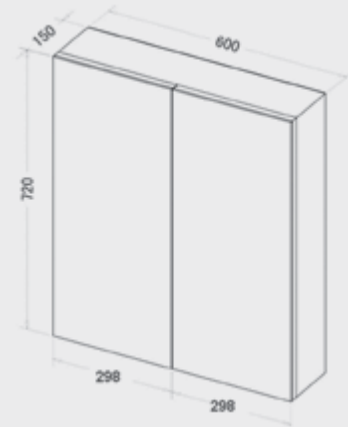

mirror cabinets

MC-600

MC-750

Rio MIRROR CABINET
Pencil Edge