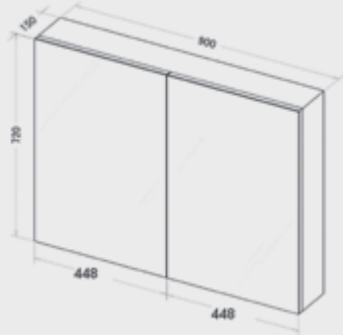

mirror cabinets

Rio MIRROR CABINET

Pencil edge

MC-900