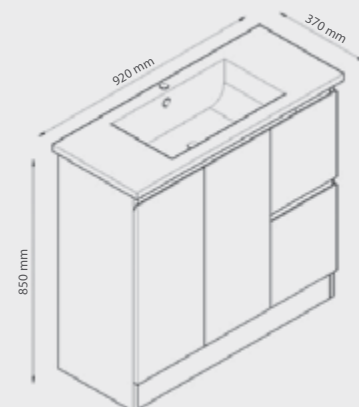

### Rio 1200 mm FREESTANDING VANITY DOUBLE BOWL

- Basin Size  
1210(L) x 470 (W)
- Cabinet Size  
1180 (L) x 450 (W) x 850 (H)

**BVN-1500**

**Rio 1500 mm  
FREESTANDING  
VANITY DOUBLE BOWL**

- Basin Size 1520(L) x 470 (W)
- Cabinet Size 1480 (L) x 450 (W) x 850 (H)
- Stone Top Only

### Rio 490 mm FREESTANDING VANITY (TINY)

- Basin Size 490(L) x 250 (W)
- Cabinet Size 480 (L) x 240 (W) x 850 (H)

### Rio 600 mm SLIMLINE FREESTANDING VANITY

- Basin Size 610(L) x 370 (W)
- Cabinet Size 590 (L) x 350 (W) x 850 (H)

**BVS-750**

**Rio 750 mm  
SLIMLINE  
FREESTANDING VANITY**

- Basin Size 760(L) x 370 (W)
- Cabinet Size 730 (L) x 350 (W) x 850 (H)
- Right Drawers Only

**BVS-900**

**Rio 900 mm  
SLIMLINE  
FREESTANDING VANITY**

- Basin Size 920(L) x 370 (W)
- Cabinet Size 880 (L) x 350 (W) x 850 (H)
- Right Drawers Only