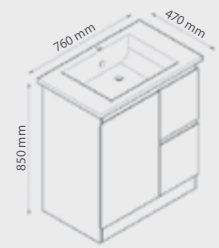

# VANITIES

**Rio 600 mm  
FREESTANDING VANITY**

- Basin Size  
610 (L) x 470 (W)
- Cabinet Size  
580 (L) x 450 (W) x 850 (H)

**Rio 750 mm  
FREESTANDING VANITY**

- Basin Size  
760(L) x 470 (W)
- Cabinet Size  
730 (L) x 450 (W) x 850 (H)
- Right/Left Drawers Available

**Rio 900 mm  
FREESTANDING VANITY**

- Basin Size 920(L) x 470 (W)
- Cabinet Size  
880 (L) x 450 (W) x 850 (H)
- Right/Left Drawers Available

### Rio 1200 mm FREESTANDING VANITY SINGLE BOWL

- Basin Size  
1210(L) x 470 (W)
- Cabinet Size  
1180 (L) x 450 (W) x 850 (H)

### Rio 1200 mm FREESTANDING VANITY DOUBLE BOWL

- Basin Size  
1210(L) x 470 (W)
- Cabinet Size  
1180 (L) x 450 (W) x 850 (H)

**BVN-1500**

**Rio 1500 mm  
FREESTANDING  
VANITY DOUBLE BOWL**

- Basin Size 1520(L) x 470 (W)
- Cabinet Size 1480 (L) x 450 (W) x 850 (H)
- Stone Top Only