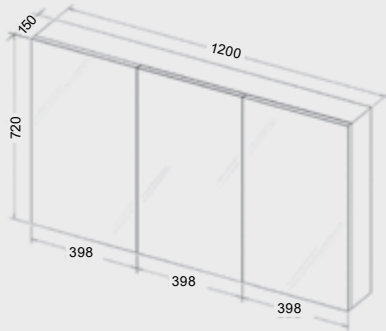

Rio MIRROR CABINET

Pencil Edge

MC-1200