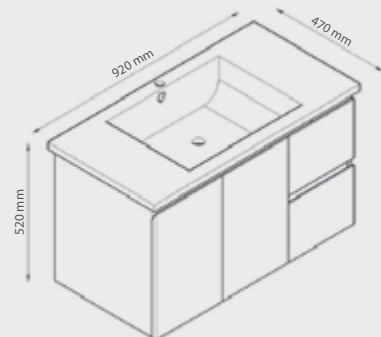

### Rio 1200 mm FREESTANDING VANITY DOUBLE BOWL

- Basin Size  
1210(L) x 470 (W)
- Cabinet Size  
1180 (L) x 450 (W) x 850 (H)

**BVN-1500**

**Rio 1500 mm  
FREESTANDING  
VANITY DOUBLE BOWL**

- Basin Size 1520(L) x 470 (W)
- Cabinet Size 1480 (L) x 450 (W) x 850 (H)
- Stone Top Only

### Rio 490 mm WALL HUNG VANITY (TINY)

- Basin Size  
490(L) x 250 (W)
- Cabinet Size  
480 (L) x 240 (W) x 520 (H)

### Rio 600 mm WALL HUNG VANITY

- Basin Size  
610(L) x 470 (W)
- Cabinet Size  
580 (L) x 450 (W) x 520 (H)

**BVW-750**

**Rio 750 mm  
WALL HUNG VANITY**

- Basin Size  
760(L) x 470 (W)
- Cabinet Size  
730 (L) x 450 (W) x 520 (H)
- Right Drawers Only

**BVW-900**

**Rio 900 mm  
WALL HUNG VANITY**

- Basin Size  
920(L) x 470 (W)
- Cabinet Size  
880 (L) x 450 (W) x 520 (H)
- Right Drawers Only