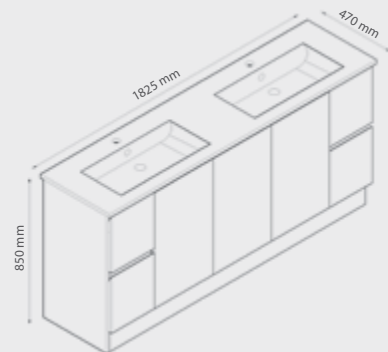

# VANITIES

**Rio 600 mm  
FREESTANDING VANITY**

- Basin Size  
610 (L) x 470 (W)
- Cabinet Size  
580 (L) x 450 (W) x 850 (H)

**Rio 750 mm  
FREESTANDING VANITY**

- Basin Size  
760(L) x 470 (W)
- Cabinet Size  
730 (L) x 450 (W) x 850 (H)
- Right/Left Drawers Available

### Rio 1200 mm FREESTANDING VANITY SINGLE BOWL

- Basin Size  
1210(L) x 470 (W)
- Cabinet Size  
1180 (L) x 450 (W) x 850 (H)

### Rio 1200 mm FREESTANDING VANITY DOUBLE BOWL

- Basin Size  
1210(L) x 470 (W)
- Cabinet Size  
1180 (L) x 450 (W) x 850 (H)

**BVN-1500**

**Rio 1500 mm  
FREESTANDING  
VANITY DOUBLE BOWL**

- Basin Size 1520(L) x 470 (W)
- Cabinet Size 1480 (L) x 450 (W) x 850 (H)
- Stone Top Only

**BVN-1800**

**Rio 1800 mm  
FREESTANDING  
VANITY DOUBLE BOWL**

- Basin Size 1825(L) x 470 (W)
- Cabinet Size 1780 (L) x 450 (W) x 850 (H)
- Stone Top Only