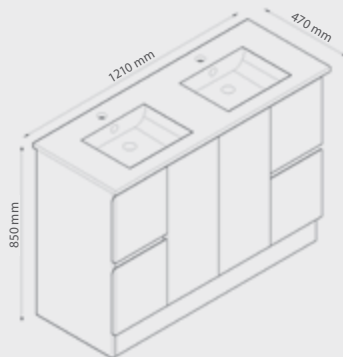

# VANITIES

**Rio 600 mm  
FREESTANDING VANITY**

- Basin Size  
610 (L) x 470 (W)
- Cabinet Size  
580 (L) x 450 (W) x 850 (H)

**Rio 750 mm  
FREESTANDING VANITY**

- Basin Size  
760(L) x 470 (W)
- Cabinet Size  
730 (L) x 450 (W) x 850 (H)
- Right/Left Drawers Available

### Rio 1200 mm FREESTANDING VANITY SINGLE BOWL

- Basin Size  
1210(L) x 470 (W)
- Cabinet Size  
1180 (L) x 450 (W) x 850 (H)

### Rio 1200 mm FREESTANDING VANITY DOUBLE BOWL

- Basin Size  
1210(L) x 470 (W)
- Cabinet Size  
1180 (L) x 450 (W) x 850 (H)

**BVN-1500**

**Rio 1500 mm  
FREESTANDING  
VANITY DOUBLE BOWL**

- Basin Size 1520(L) x 470 (W)
- Cabinet Size 1480 (L) x 450 (W) x 850 (H)
- Stone Top Only

**BVN-1800**

**Rio 1800 mm  
FREESTANDING  
VANITY DOUBLE BOWL**

- Basin Size 1825(L) x 470 (W)
- Cabinet Size 1780 (L) x 450 (W) x 850 (H)
- Stone Top Only