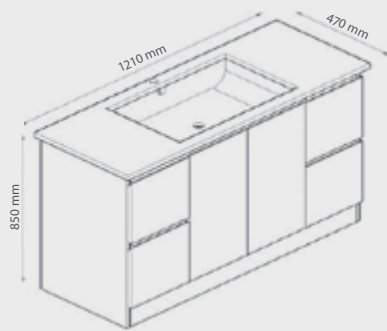

# VANITIES

**Rio 600 mm  
FREESTANDING VANITY**

- Basin Size  
610 (L) x 470 (W)
- Cabinet Size  
580 (L) x 450 (W) x 850 (H)

**Rio 750 mm  
FREESTANDING VANITY**

- Basin Size  
760(L) x 470 (W)
- Cabinet Size  
730 (L) x 450 (W) x 850 (H)
- Right/Left Drawers Available

**Rio 900 mm  
FREESTANDING VANITY**

- Basin Size 920(L) x 470 (W)
- Cabinet Size  
880 (L) x 450 (W) x 850 (H)
- Right/Left Drawers Available

### Rio 1200 mm FREESTANDING VANITY SINGLE BOWL

- Basin Size  
1210(L) x 470 (W)
- Cabinet Size  
1180 (L) x 450 (W) x 850 (H)

### Rio 1200 mm FREESTANDING VANITY DOUBLE BOWL

- Basin Size  
1210(L) x 470 (W)
- Cabinet Size  
1180 (L) x 450 (W) x 850 (H)

**BVN-1500**

**Rio 1500 mm  
FREESTANDING  
VANITY DOUBLE BOWL**

- Basin Size 1520(L) x 470 (W)
- Cabinet Size 1480 (L) x 450 (W) x 850 (H)
- Stone Top Only