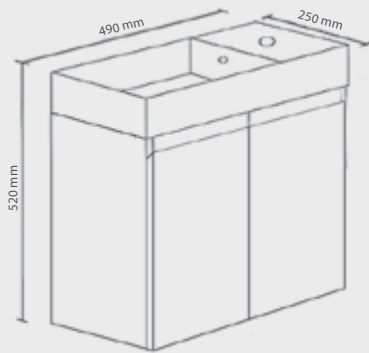

BVW-490

Rio 490 mm WALL HUNG VANITY (TINY)

- Basin Size
  490(L) x 250 (W)
- Cabinet Size
  480 (L) x 240 (W) x 520 (H)