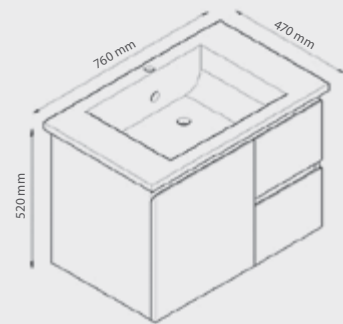

### Rio 1200 mm FREESTANDING VANITY DOUBLE BOWL

- Basin Size  
1210(L) x 470 (W)
- Cabinet Size  
1180 (L) x 450 (W) x 850 (H)

**BVN-1500**

**Rio 1500 mm  
FREESTANDING  
VANITY DOUBLE BOWL**

- Basin Size 1520(L) x 470 (W)
- Cabinet Size 1480 (L) x 450 (W) x 850 (H)
- Stone Top Only

### Rio 490 mm WALL HUNG VANITY (TINY)

- Basin Size  
490(L) x 250 (W)
- Cabinet Size  
480 (L) x 240 (W) x 520 (H)

### Rio 600 mm WALL HUNG VANITY

- Basin Size  
610(L) x 470 (W)
- Cabinet Size  
580 (L) x 450 (W) x 520 (H)

**BVW-750**

**Rio 750 mm  
WALL HUNG VANITY**

- Basin Size  
760(L) x 470 (W)
- Cabinet Size  
730 (L) x 450 (W) x 520 (H)
- Right Drawers Only

**BVW-900**

**Rio 900 mm  
WALL HUNG VANITY**

- Basin Size  
920(L) x 470 (W)
- Cabinet Size  
880 (L) x 450 (W) x 520 (H)
- Right Drawers Only