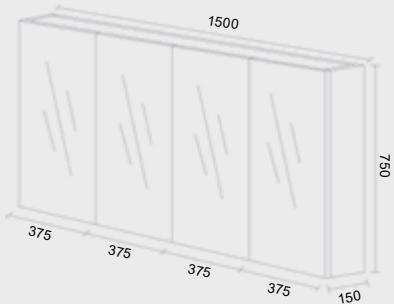

Pencil Edge

MC-1500