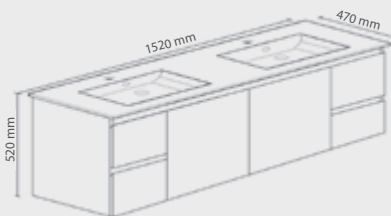

### Rio 1200 mm WALL HUNG VANITY SINGLE BOWL

- Basin Size  
1210(L) x 470 (W)
- Cabinet Size  
1180 (L) x 450 (W) x 520 (H)

### Rio 1500 mm WALL HUNG VANITY DOUBLE BOWL

- Basin Size  
1520(L) x 470 (W)
- Cabinet Size  
1480 (L) x 450 (W) x 520 (H)
- Stone Top Only