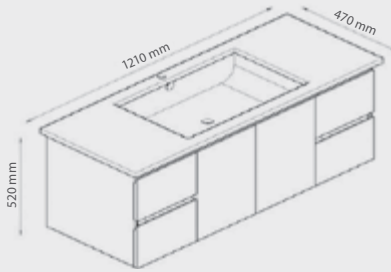

### Rio 600 mm WALL HUNG VANITY

- Basin Size  
610(L) x 470 (W)
- Cabinet Size  
580 (L) x 450 (W) x 520 (H)

**BVW-750**

**Rio 750 mm  
WALL HUNG VANITY**

- Basin Size  
760(L) x 470 (W)
- Cabinet Size  
730 (L) x 450 (W) x 520 (H)
- Right Drawers Only

**BVW-900**

**Rio 900 mm  
WALL HUNG VANITY**

- Basin Size  
920(L) x 470 (W)
- Cabinet Size  
880 (L) x 450 (W) x 520 (H)
- Right Drawers Only

### Rio 1200 mm WALL HUNG VANITY SINGLE BOWL

- Basin Size  
1210(L) x 470 (W)
- Cabinet Size  
1180 (L) x 450 (W) x 520 (H)