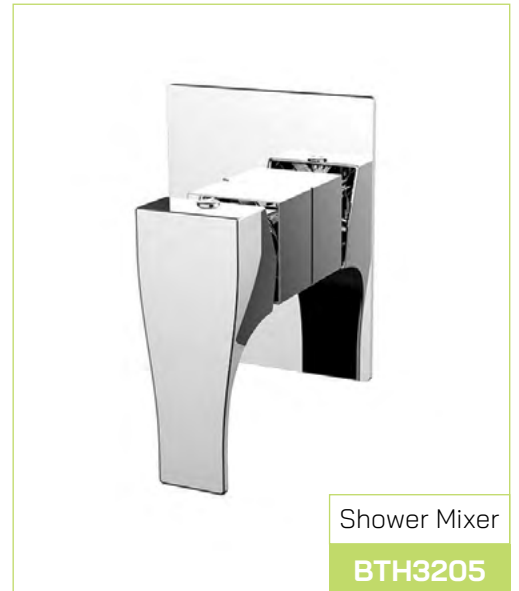

Importer
& Distributor
of Bathroomware
& Kitchen Sink

TAP MIXERS ACCESSORIES SHOWERS

HINO SERIES

Basin Mixer
BTH3202

Basin Mixer
BTH3201

Kitchen Sink Mixer
BTH3203

Bath Spout
BTH3207

Wall Mixer
BTH3204

Shower Mixer with Diverter
BTH3206

Shower Mixer
BTH3205

ROME SERIES

High Basin Mixer

BTR1362

Basin Mixer

BTR1360

Bath Spout

BTR8460 flat plate

VIENNA SERIES

Best BM
Importer & Distributor
of Bathroomware & Kitchen Sink

Basin Mixer
BTV1360

High
Basin Mixer
BTV1362

Kitchen
Sink Mixer
BTV7360

Shower Mixer
with Diverter
**BTV8560
flat plate**