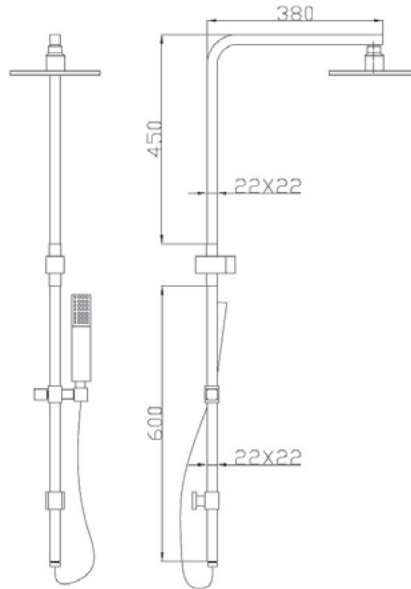

Toilet Brush Holder

BTT3204

Hand Towel Rail

BTT3203

Double Towel Rail

BTT3206 -A (600 mm)

BTT3206 -B (800 mm)

SHOWERS

Round Shower Head	
BTSY01	BTSY02
Diameter: 200 mm	Diameter: 250 mm

Square Shower Head	
BTSZ01	BTSZ02
Size: 200x200 mm	Size: 250x250 mm

Round Shower Arm

BTG071

Round Ceiling Arm

BTG070

Square Ceiling Arm

BTG074

Square Shower Arm

BTG072

SHOWERS

SHOWERS

Square shower set

BSS03

Square shower set

BSS03 black

SHOWERS

Round Shower Set

Square Shower Set

SHOWERS

Square Shower Set

BSS08

Round Shower Set

BSS06