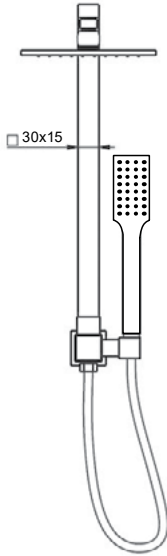

Round Shower Head	
BTSY01	BTSY02
Diameter: 200 mm	Diameter: 250 mm

Square Shower Head	
BTSZ01	BTSZ02
Size: 200x200 mm	Size: 250x250 mm

Round Shower Arm

BTG071

Round Ceiling Arm

BTG070

Square Ceiling Arm

BTG074

Square Shower Arm

BTG072

SHOWERS

SHOWERS

Square shower set

BSS03

Square shower set

BSS03 black

SHOWERS

Round Shower Set

Square Shower Set

SHOWERS

Square Shower Set

BSS08

Round Shower Set

BSS06