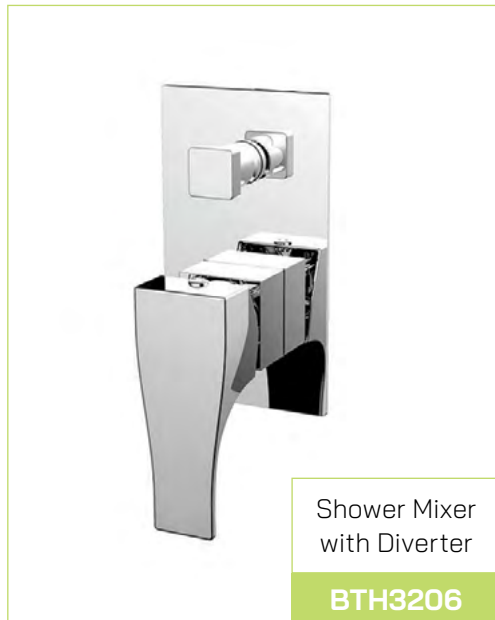

Importer
& Distributor
of Bathroomware
& Kitchen Sink

TAP MIXERS ACCESSORIES SHOWERS

HINO SERIES

Basin Mixer
BTH3202

Basin Mixer
BTH3201

Kitchen Sink Mixer
BTH3203

Bath Spout
BTH3207

Wall Mixer
BTH3204

Shower Mixer with Diverter
BTH3206

Shower Mixer
BTH3205

ROME SERIES

High Basin Mixer

BTR1362

Basin Mixer

BTR1360

Bath Spout

BTR8660

Kitchen Sink Mixer

BTR7360

Wall Mixer

BTR8360

Shower Mixer with Diverter

BTR8560 flat plate

Shower Mixer

BTR8460 flat plate

VIENNA SERIES

Best BM
Importer & Distributor
of Bathroomware & Kitchen Sink

Basin Mixer
BTV1360

High
Basin Mixer
BTV1362

Kitchen
Sink Mixer
BTV7360

Shower Mixer
with Diverter
**BTV8560
flat plate**