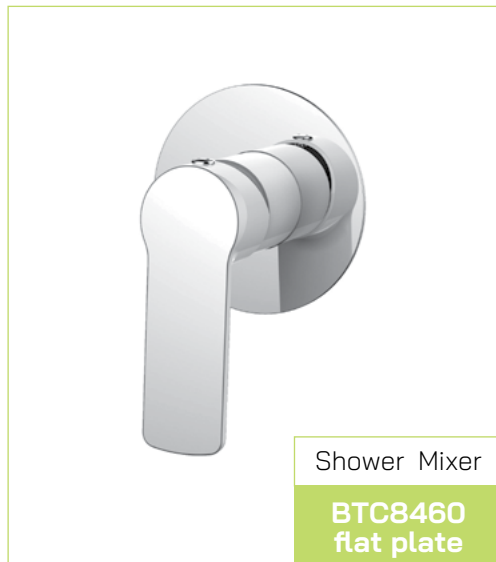

Bath Spout
BTV8660

Wall Mixer
BTV8360

Shower Mixer
**BTV8460
flat plate**

LONDON SERIES

Importer & Distributor
of Bathroomware & Kitchen Sink
Best BM

Basin Mixer

BTC1360

High
Basin Mixer

BTC1362

Kitchen
Sink Mixer

BTC7360

Shower Mixer
with Diverter

BTC8560
flat plate

Bath Spout

BTC8660

Wall Mixer

BTC8360

Shower Mixer

BTC8460
flat plate

DALLAS SERIES

Best BM
Importer & Distributor
of Bathroomware & Kitchen Sink

High Basin Mixer
BTD3102

Basin Mixer
BTD3101

Kitchen Sink Mixer
BTD3103