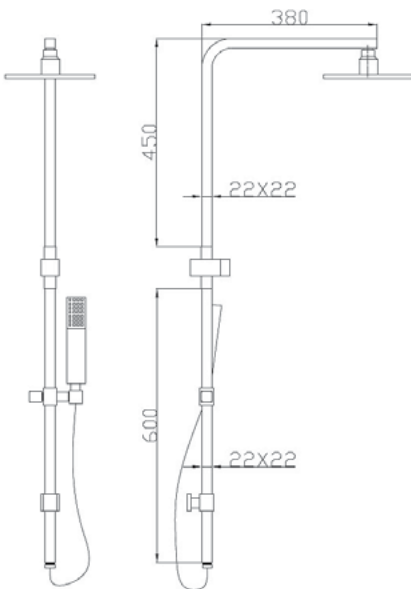

Round Shower Head	
BTSY01	BTSY02
Diameter: 200 mm	Diameter: 250 mm

Square Shower Head	
BTSZ01	BTSZ02
Size: 200x200 mm	Size: 250x250 mm

Round Shower Arm

BTG071

Round Ceiling Arm

BTG070

Square Ceiling Arm

BTG074

Square Shower Arm

BTG072

SHOWERS

SHOWERS

Square shower set

BSS03

Square shower set

BSS03 black

SHOWERS

Round Shower Set

Square Shower Set

SHOWERS

Square Shower Set

BSS08

Round Shower Set

BSS06