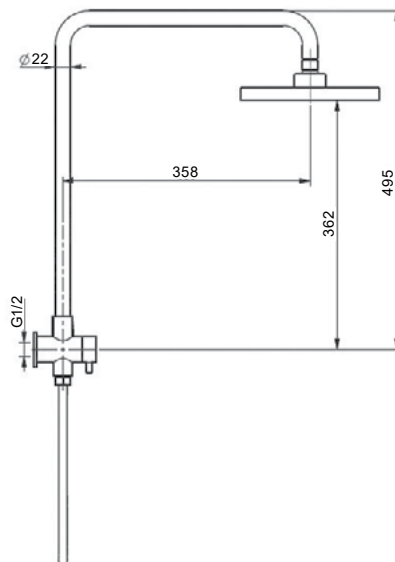

Round Shower Head	
BTSY01	BTSY02
Diameter: 200 mm	Diameter: 250 mm

Square Shower Head	
BTSZ01	BTSZ02
Size: 200x200 mm	Size: 250x250 mm

Round Shower Arm

BTG071

Round Ceiling Arm

BTG070

Square Ceiling Arm

BTG074

SHOWERS

Round Shower Set

Square Shower Set

SHOWERS

Square Shower Set

BSS08

Round Shower Set

BSS06

Due to limitations in the printing process the colours in this brochure are a guide only. The information contained is subject to change without notice and contains general descriptions of technical options available, which not always applies to individual cases.
All dimensions are in mm (10 mm = 1 cm). Copyright BestBM Pty Ltd.