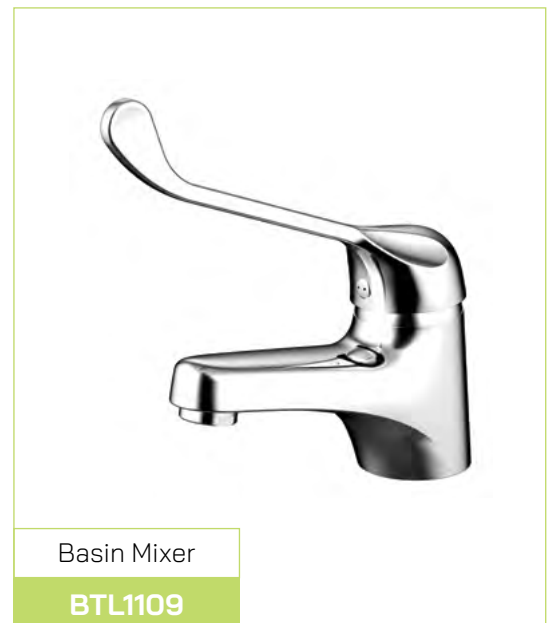

Shower Mixer with Diverter

BTT3106

Bath Spout

BTT3109

MISCELLANEOUS

Pullout Kitchen Mixer

BTP-02

Washine Machine Tap Set

WMT-01

Pullout Kitchen Mixer

BTP-02 black

Laundry/Kitchen Mixer

BTL1103

Pullout Kitchen Mixer

BTP-03

Basin Mixer

BTL1109

ACCESSORIES

DALLAS SERIES

Robe Hook

BTD3201

Single Towel Rail

BTD3205-A (600 mm) | BTD3205-B (800 mm)

Toilet Roll Holder