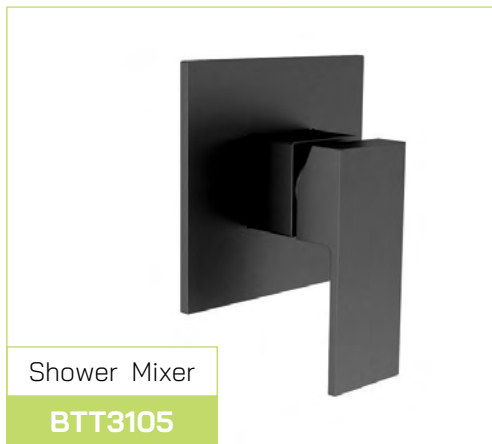

Shower Mixer

BTT3105