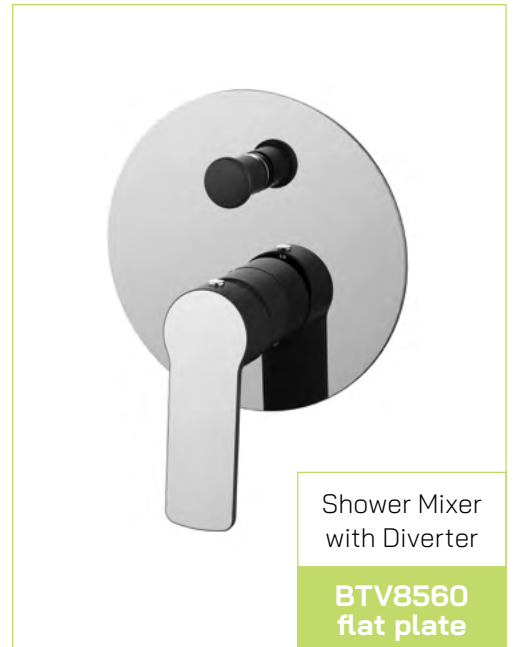

BTR8660

Kitchen Sink Mixer

BTR7360

Wall Mixer

BTR8360

Shower Mixer with Diverter

BTR8560 flat plate

Shower Mixer

BTR8460 flat plate

VIENNA SERIES

Best BM
Importer & Distributor
of Bathroomware & Kitchen Sink

Basin Mixer
BTV1360

High
Basin Mixer
BTV1362

Kitchen
Sink Mixer
BTV7360

Shower Mixer
with Diverter
**BTV8560
flat plate**

Bath Spout
BTV8660

Wall Mixer
BTV8360

Shower Mixer
**BTV8460
flat plate**

LONDON SERIES

Importer & Distributor
of Bathroomware & Kitchen Sink
Best BM

Basin Mixer

BTC1360

High
Basin Mixer