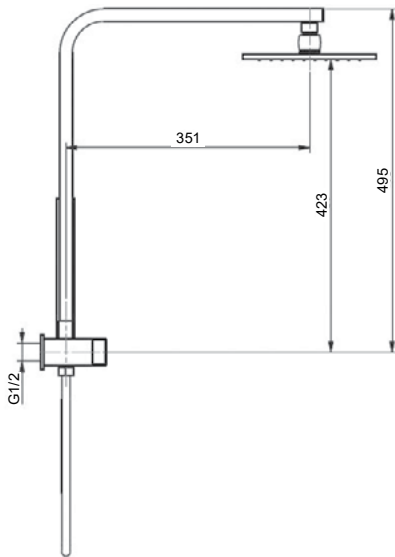

Round Shower Head	
BTSY01	BTSY02
Diameter: 200 mm	Diameter: 250 mm

Square Shower Head	
BTSZ01	BTSZ02
Size: 200x200 mm	Size: 250x250 mm

Round Shower Arm

BTG071

Round Ceiling Arm

BTG070

Square Ceiling Arm

BTG074

SHOWERS

Round Shower Set

Square Shower Set

SHOWERS

Square Shower Set

BSS08

Round Shower Set

BSS06

Due to limitations in the printing process the colours in this brochure are a guide only. The information contained is subject to change without notice and contains general descriptions of technical options available, which not always applies to individual cases.
All dimensions are in mm (10 mm = 1 cm). Copyright BestBM Pty Ltd.