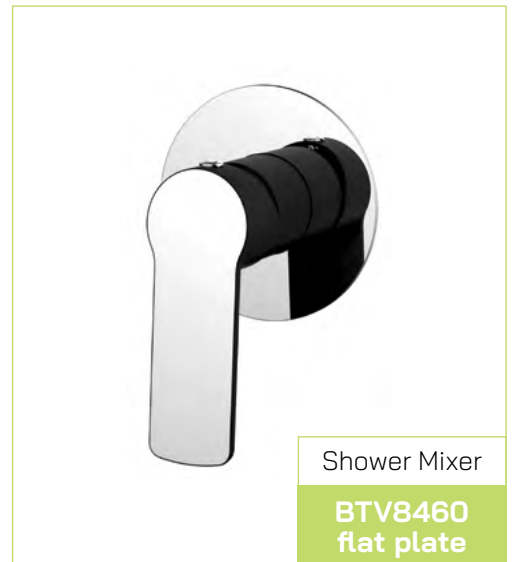

Shower Mixer with Diverter
BTH3206

Shower Mixer
BTH3205

ROME SERIES

High Basin Mixer

BTR1362

Basin Mixer

BTR1360

Bath Spout

BTR8660

Kitchen Sink Mixer

BTR7360

Wall Mixer

BTR8360

Shower Mixer with Diverter

BTR8560 flat plate

Shower Mixer

BTR8460 flat plate

VIENNA SERIES

Best BM
Importer & Distributor
of Bathroomware & Kitchen Sink

Basin Mixer
BTV1360

High
Basin Mixer
BTV1362

Kitchen
Sink Mixer
BTV7360

Shower Mixer
with Diverter
**BTV8560
flat plate**

Bath Spout
BTV8660

Wall Mixer
BTV8360

Shower Mixer
**BTV8460
flat plate**

LONDON SERIES

Importer & Distributor
of Bathroomware & Kitchen Sink
Best BM

Basin Mixer

BTC1360

High
Basin Mixer