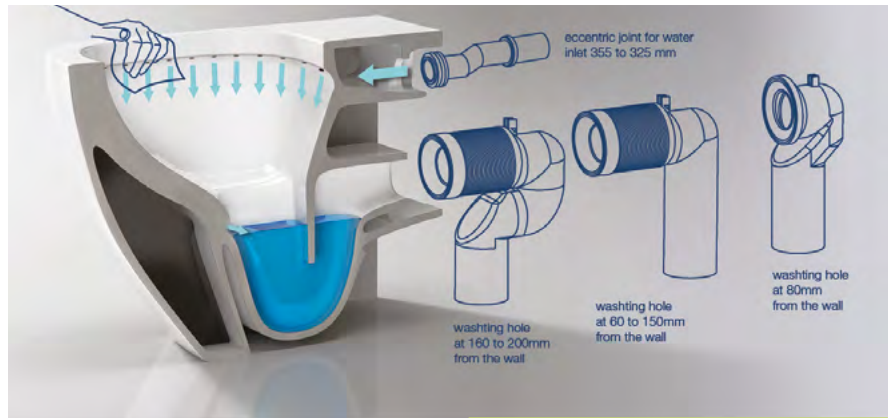

BEST BM TOILET'S FEATURES

The route of excellence

DUAL FLUSH WATER OUTLET

The design of 3/4.5 L dual flush water outlet not only ensures the thorough cleaning, but also water-saving.

RIMLESS TOILET

Traditional flush rims attract germs, dirt and deposits. BEST

BM Rimless Toilet is designed entirely without a flush rim. Therefore, there are no hidden, hard-to-reach places where bacteria can build up and odor can develop.

EASY-TO-CLEAN GLAZING

The surface of porcelain glaze is so greatly smooth that is easy to

WASH DOWN

clean and has no hidden, hard-to-reach places where bacteria can build up.

MUTE SLOW-DOWN SEAT COVER

Damper is installed which can reduce the noise of collision when the seat cover is closed.

WHOLE-SEWER GLAZING

The inner surface of trapway is

completely glazed so that the trapway is smooth and nowhere for dirt to hide, and hence no blocking anymore.

EASY ASSEMBLY & DISASSEMBLY

The design of easy assembly & disassembly is excellent. A slight twist can ensure the easy cleaning of the toilet.