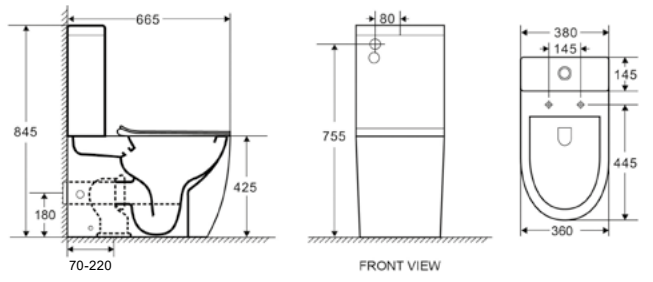

- Back to Wall Toilet Suite
- Rimless Flush
- S-trap: 70 - 170 mm Extendable to 220 mm (Pipe: AD17, EXTRA COST)
- P-trap: 180 mm
- Concealed Jets
- Heavy Duty Removable Seat Cover
- Universal Water Inlet

Atlanta TOILET SUITE

- Back to Wall Toilet Suite
- Rimless Flush
- S-trap: 80 - 165 mm Extendable to 220 mm (Pipe: AD17, EXTRA COST)
- P-trap: 180 mm
- Concealed Jets
- Short Projection
- Heavy Duty Removable Seat Cover
- Universal Water Inlet

Oslo TOILET SUITE

- Back to Wall Toilet Suite
- Rimless Flush
- S-trap: 70 - 170 mm Extendable to 220 mm (Pipe: AD17, EXTRA COST)
- P-trap: 180 mm
- Concealed Jets
- Heavy Duty Removable Seat Cover
- Universal Water Inlet

Dublin TOILET SUITE