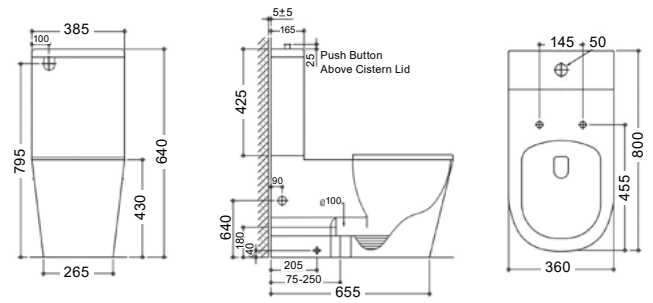

Barcelona DISABLED TOILET SUITE