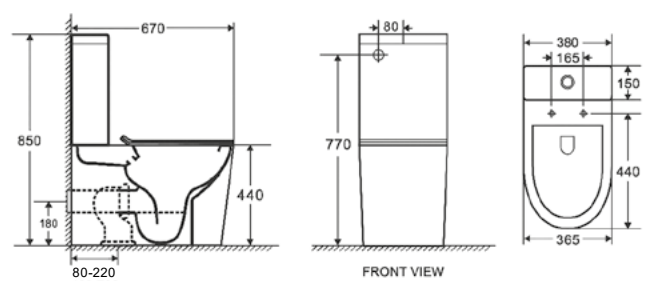

T2149A

- Back to Wall Toilet Suite
- Rimless Flush
- S-trap: 80 - 165 mm Extendable to 220 mm (Pipe: AD17, EXTRA COST)
- P-trap: 180 mm
- Concealed Jets
- Short Projection
- Heavy Duty Removable Seat Cover
- Universal Water Inlet

Oslo TOILET SUITE