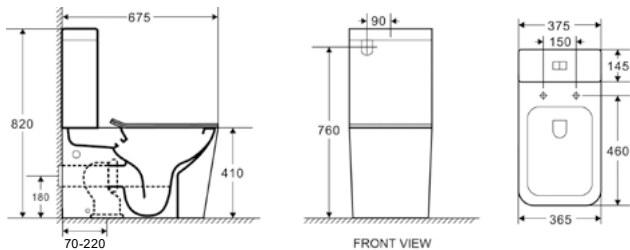

back to wall toilets

Florence TOILET SUITE

T2093A