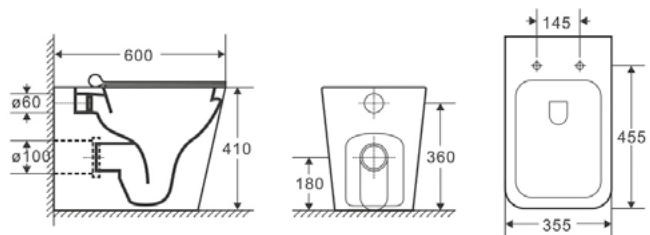

Turin FLOOR PAN