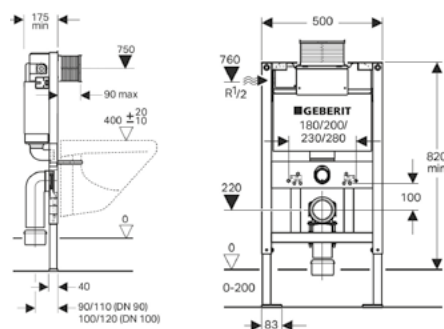

Geberit cisterns

GEBERIT KAPPA CONCEALED CISTERN (for wall hung pan)

GBT-263-KAPPA

Separate service access required with pneumatic buttons

- Made in Germany
- Compatible with Geberit push plates
- 4.5/3L per flush