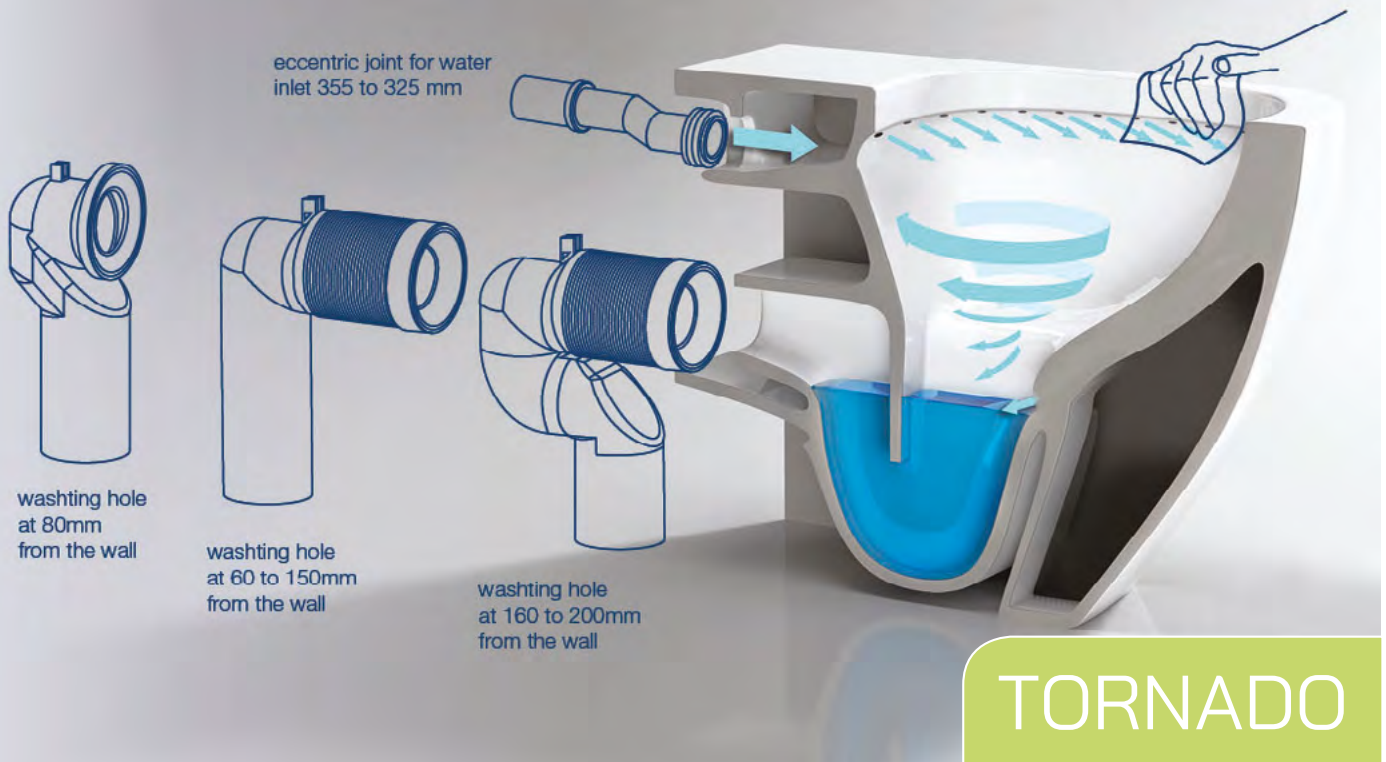

## FLUSH TECHNOLOGY

### CLEANER

Tornado Technology ensures 95% of the surface area is rinsed clean

### SMARTER

More effective and efficient use of water compared to standard flushes