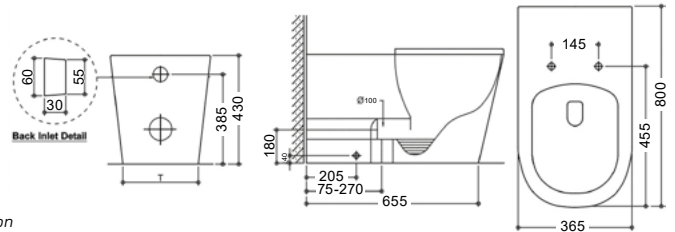

T3368

Madrid DISABLED FLOOR PAN

COMING SOON

- Floor Pan
- Rimless Flush
- S-trap: 75-270 mm
- P-trap: 180 mm
- Nano Glaze Technology
- Heavy Duty Removable Seat Cover

\* Geberit Package: floor pan + Sigma 8 concealed cistern + Geberit push plate button  
 \* R&T Package: floor pan + R&T concealed cistern + R&T push plate button