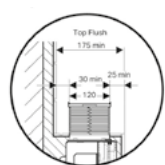

Geberit cisterns

GEBERIT KAPPA CONCEALED CISTERN (for wall hung pan)

GBT-263-KAPPA