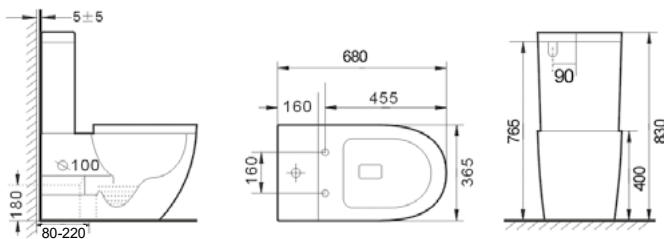

Toulouse TOILET SUITE

T6083