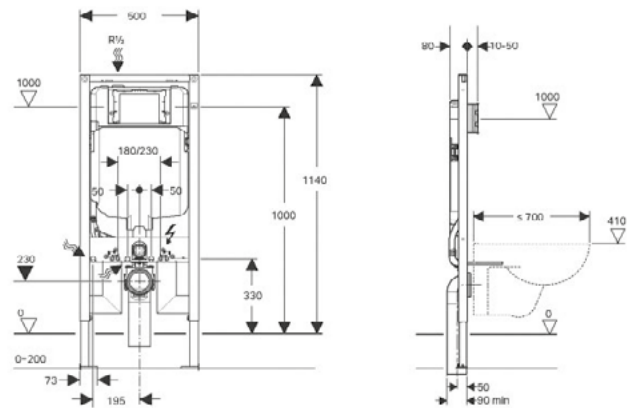

GEBERIT DUOFIT SIGMA 8 CONCEALED CISTERN (for wall hung pan)