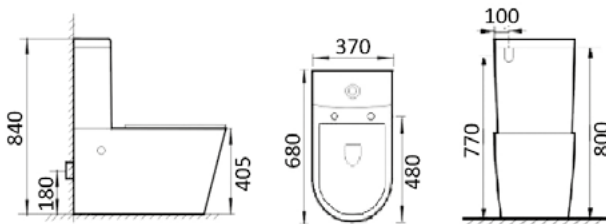

Denver TOILET SUITE - BUILDERS RANGE

T6002