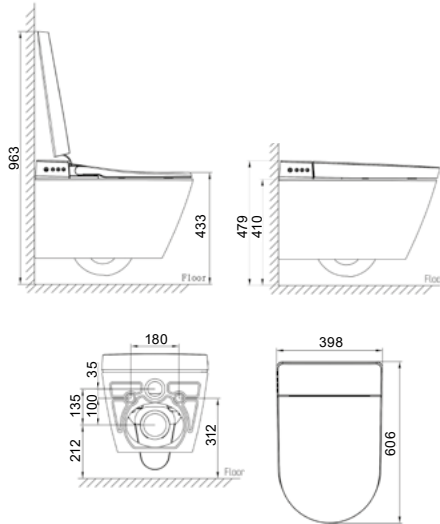

floor and wall-hung pans

Paris SMART TOILET

V7201