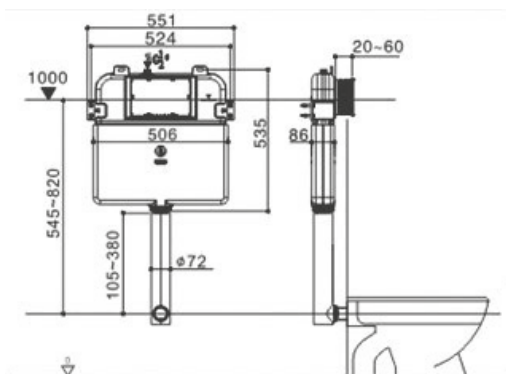

R&T cisterns

R&T MECHANICAL & PNEUMATIC CISTERN (for floor pan)

MC-03, MC-035