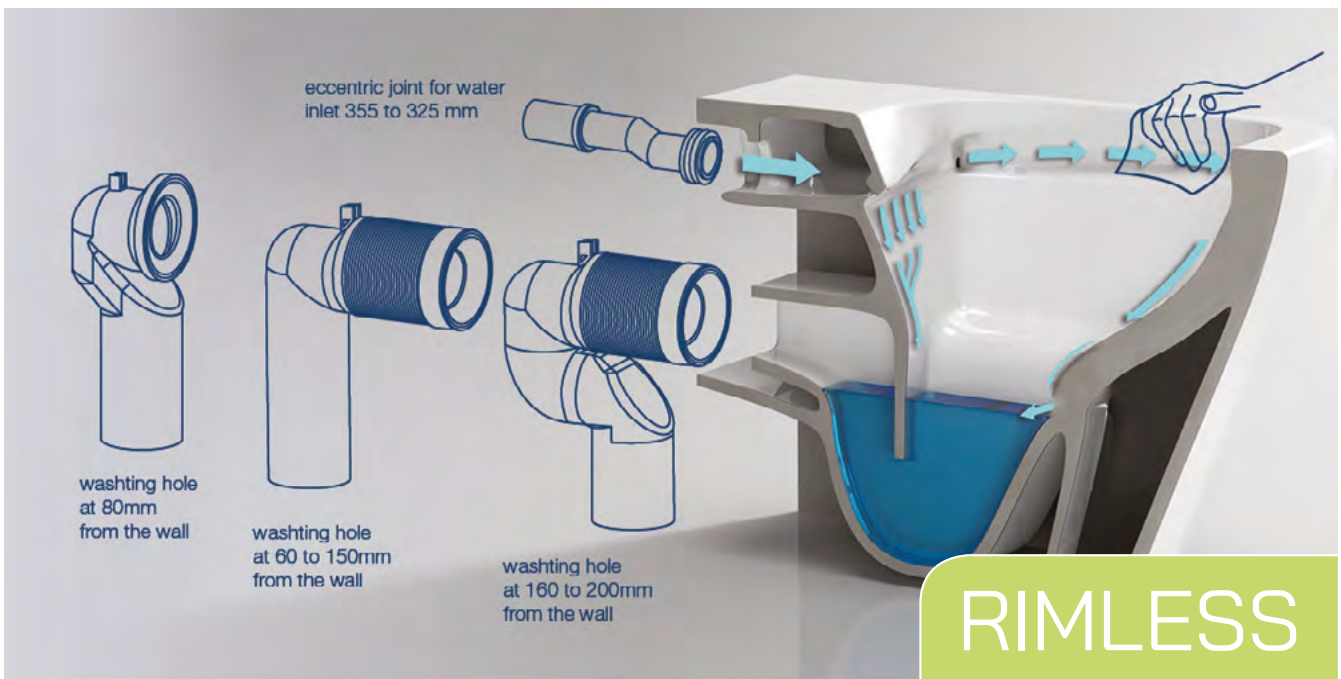

BEST BM RIMLESS

In addition to design, hygiene and ease of cleaning are also decisive factors when choosing ceramic toilet suites. Traditional flush rims attract germs, dirt and deposits. BEST BM Rimless Toilet is designed entirely without a flush rim.

There are therefore no hidden, hard-to-reach places where bacteria can build up and odor can develop.

Because BEST BM Rimless Toilet is much easier to clean, they are

the first choice when it comes to toilet hygiene.

BEST BM Rimless Toilet feature a patented flush technology. A flush guide ensures a hygienically perfect flush every time using less water.

NO FLUSH RIM

Nowhere for germs to hide. Without a flush rim, there is no hidden hard-to-reach places where germs, bacteria, dirt and deposits can accumulate.

EASY TO CLEAN

a clean and sparkling ceramic surface with one wipe.