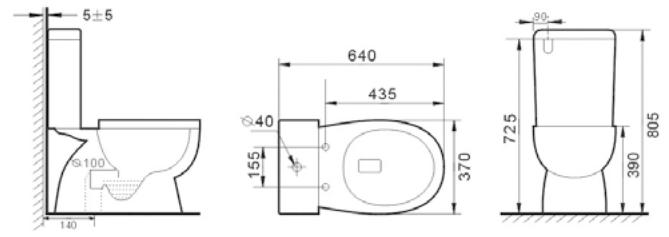

York TOILET SUITE (s-trap)