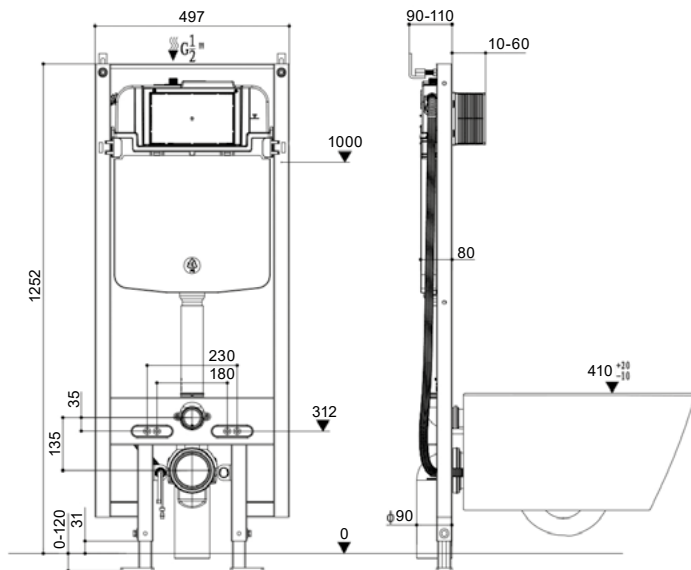

R&T CONCEALED CISTERN (for smart toilet)

G3008PB