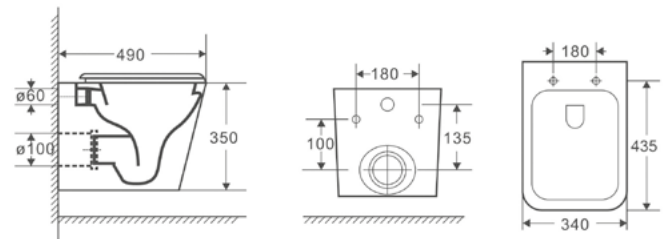

- Wall Hung Pan
- Rimless Flush
- P-trap only
- Heavy Duty Removable Seat Cover

* Geberit Package: floor pan + Sigma 8 concealed cistern + Geberit push plate button
* R&T Package: floor pan + R&T concealed cistern + R&T push plate button