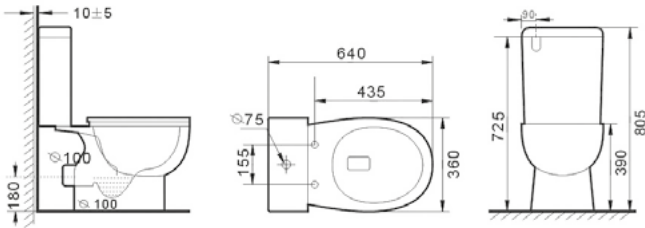

back to wall toilets

York TOILET SUITE (P-trap)