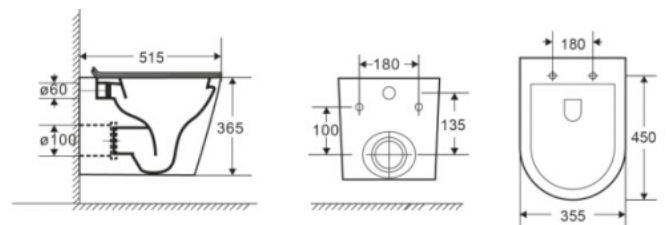

- Wall Hung Pan
- Rimless Flush
- P-trap only
- Heavy Duty Removable Seat Cover

* Geberit Package: floor pan + Sigma 8 concealed cistern + Geberit push plate button
* R&T Package: floor pan + R&T concealed cistern + R&T push plate button