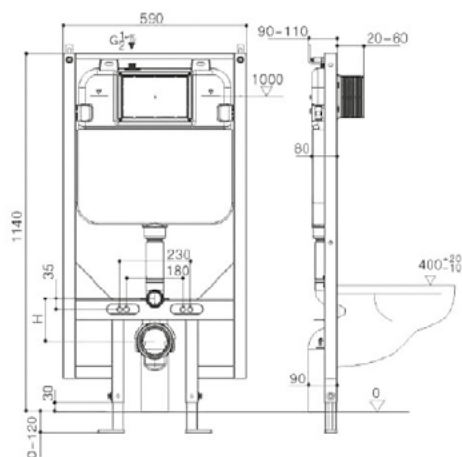

R&T WALL HUNG CONCEALED CISTERN

MCW-03