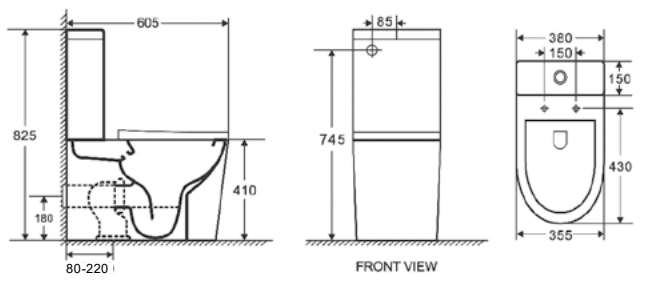

T2141A

- Back to Wall Toilet Suite
- Rimless Flush
- S-trap: 70 - 170 mm Extendable to 220 mm (Pipe: AD17, EXTRA COST)
- P-trap: 180 mm
- Concealed Jets
- Heavy Duty Removable Seat Cover
- Universal Water Inlet

Dublin TOILET SUITE