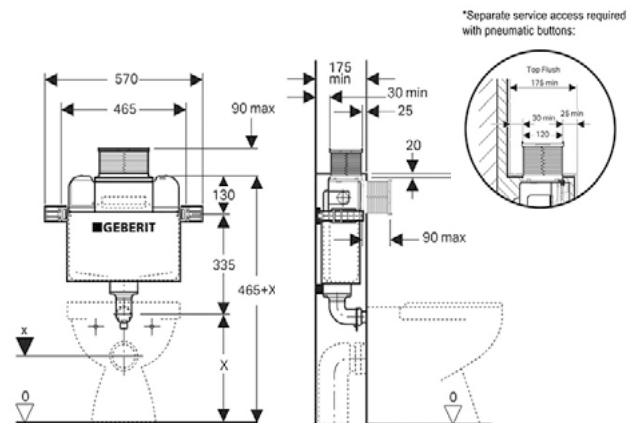

GEBERIT KAPPA CONCEALED CISTERN (for floor pan)