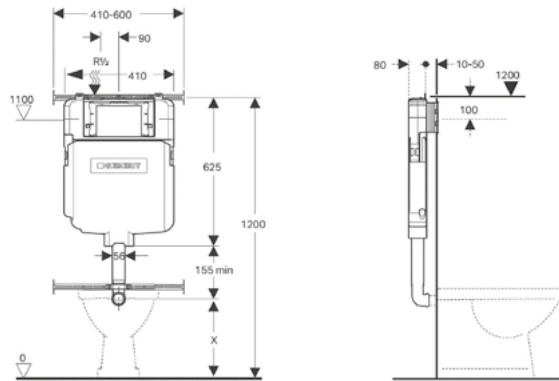

GEBERIT SIGMA 8 CONCEALED CISTERN (for floor pan)