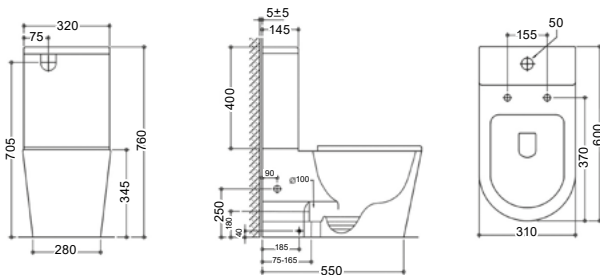

Junior TOILET SUITE

T6060