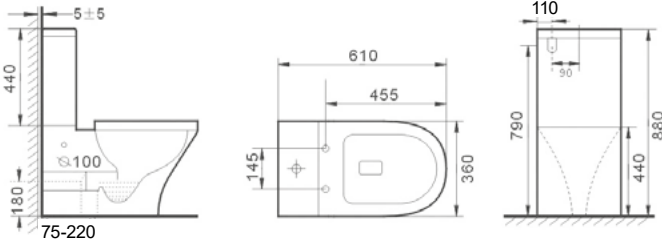

## Lyon TOILET SUITE

T6096

- Back to Wall Toilet Suite
- Tornado & Rimless Flush
- S-trap: 70 - 170 mm  
Extendable to 220 mm  
(Pipe: AD17, EXTRA COST)
- P-trap: 180 mm
- Nano Glaze Technology
- Short Projection
- Heavy Duty Removable Seat Cover
- Universal Water Inlet