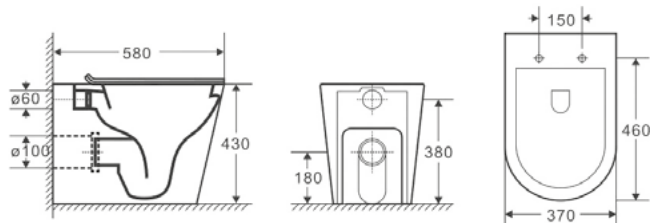

floor and wall-hung pans

Milan FLOOR PAN