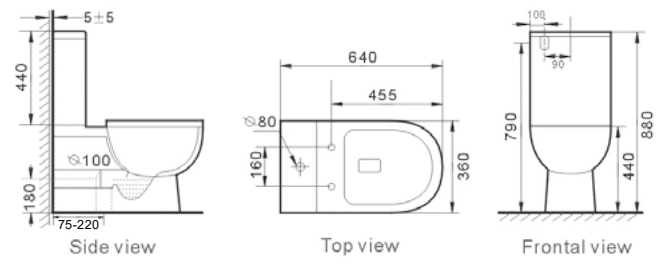

Chicago TOILET SUITE