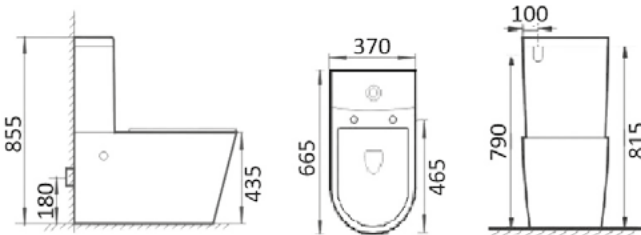

Venice TOILET SUITE

T6088