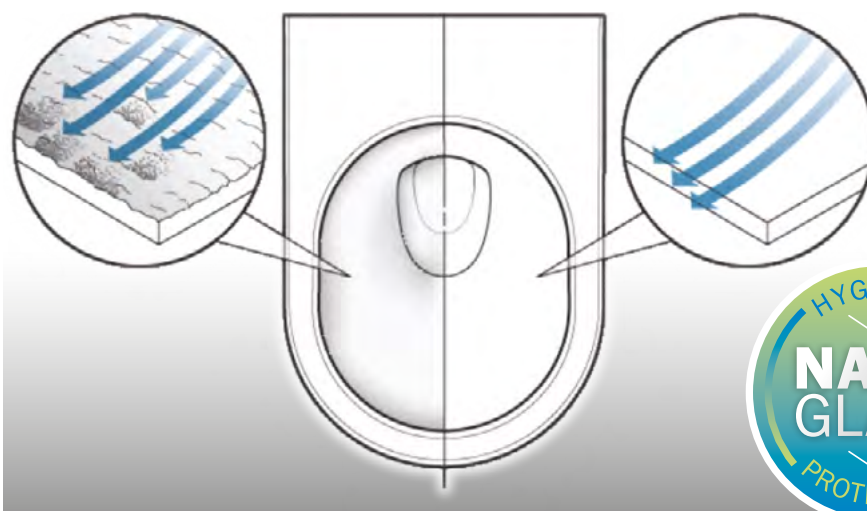

### WHOLE-SEWER GLAZING

The inner surface of trapway is

completely glazed so that the trapway is smooth and nowhere for dirt to hide, and hence no blocking anymore.

## NANO GLAZING SURFACE

Nanoglaze is a useful innovation designed to keep your toilet cleaner for longer and helping it to keep the bright white look all new toilets have.

It is special anti-bacterial coating applied to the glaze during the production process.