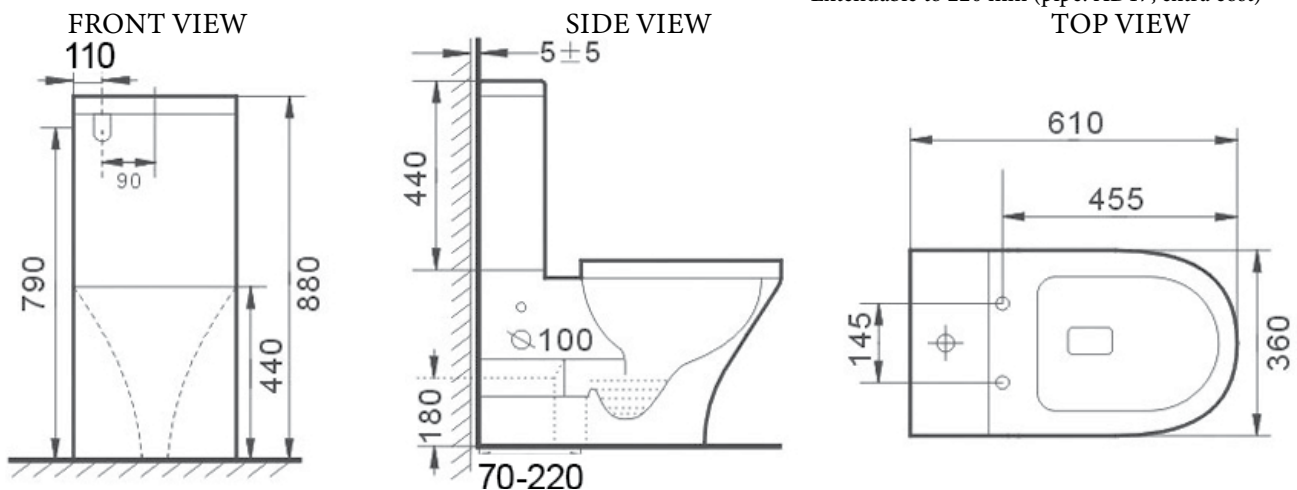

**Ceramic Back To Wall Toilet Suite
Tornado+Rimless, Nanoglaze protection,
Easy Care height, Short Projection**

Features:

- Sleek modern design sits flushed against the wall
- Tornado Flush feature for a more efficient, thorough and quiet flush
- Fast Flow Rimless design for easy-to-clean and hygienic toilet
- Easy care height
- Short Projection feature ideal for saving space
- Gloss white finish with Nanoglaze surface protection provides anti-bacterial and grime-resistant qualities
- Large round easy-to-use flush button
- Aminoplast (UF) quick release soft closing seat cover with stainless steel hinges

Available Seat Covers

SHC324 Flat Short Projection Seat - Default (20 mm lid profile)

OSH221 Thick Short Projection Seat (30mm lid profile)

Details:

- Cistern Universal inlet - compatible with back entry or bottom left/right inlet point
- Pan Tornado+Rimless design with Nanoglaze protection
- Traps Universal - compatible with S or P-trap installation
- Seat UF quick release soft closing seat
- WELS 4 Star rated, 4.5L/3L (3.5L average flush)
- Setout 70 - 170mm
Extendable to 220 mm (pipe: AD17, extra cost)

Additional Information

- Installation should be in accordance with AS/NZS3500 standards.
- In order to fully benefit from warranty claims, please ensure products are installed by a licensed plumber.
- All measurements are in millimeters.
- Dimensions are nominal and subject to normal ceramic manufacturing variations. Please allow +/- 15 mm tolerance.
- For mark-ups & roughing-in, always use actual product measurement.
- Specifications may vary without notice as part of our continuous improvement practices.