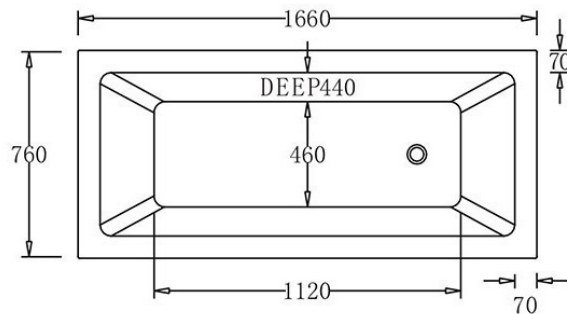

CHECK OUT OUR FULL PRODUCT RANGE

Additional Information:

- In order to fully benefit from warranty claims, please ensure products are installed by a licensed plumber.
- All measurements are in millimeters.
- Dimensions are nominal and subject to normal manufacturing variations. Please

- allow +/- 15 mm tolerance.
- For mark-ups & roughing-in, always use actual product measurement.
- Specifications may vary without notice as part of our continuous improvement practices.