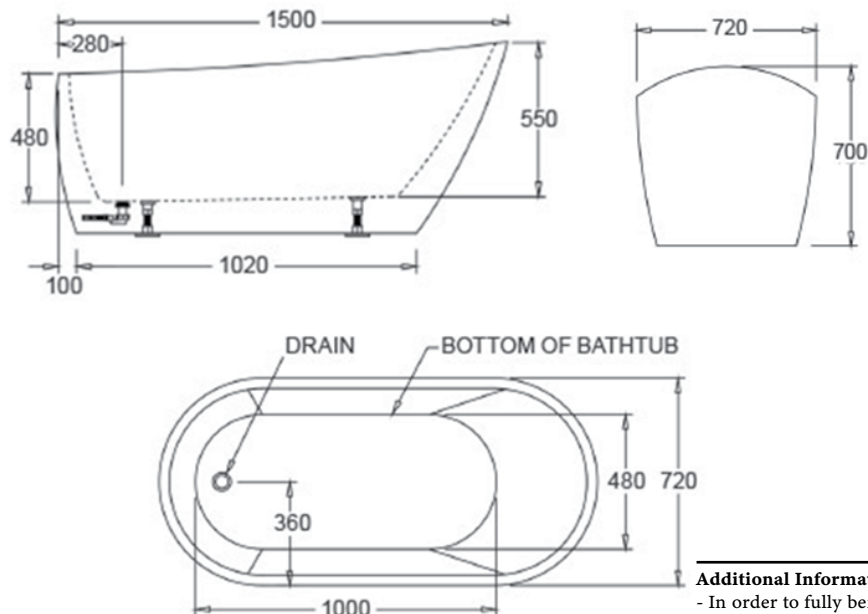

MAINTENANCE & CARE

- Clean with mild soapy water using a microfibre cloth after every use.
- Do not use harsh and abrasive detergents, liquids, or pastes.
- Do not use excessive pressure while cleaning.
- Add essential oils only after the water has run in the bath. Spot test using a drop of essential oil on a concealed area of the bathtub to ensure they won't stain the bath.