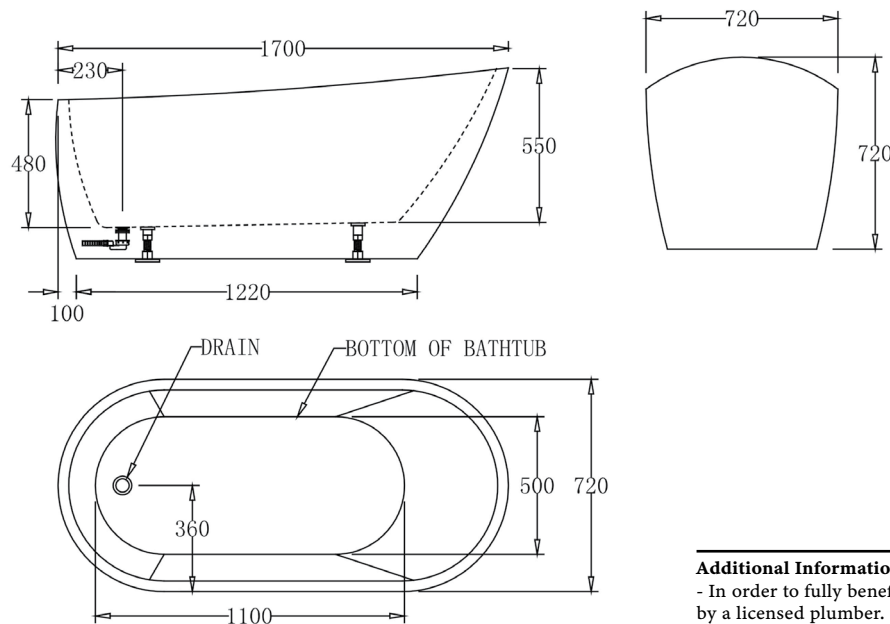

MAINTENANCE & CARE

- Clean with mild soapy water using a microfibre cloth after every use.
- Do not use harsh and abrasive detergents, liquids, or pastes.
- Do not use excessive pressure while cleaning.
- Add essential oils only after the water has run in the bath. Spot test using a drop of essential oil on a concealed area of the bathtub to ensure they won't stain the bath.