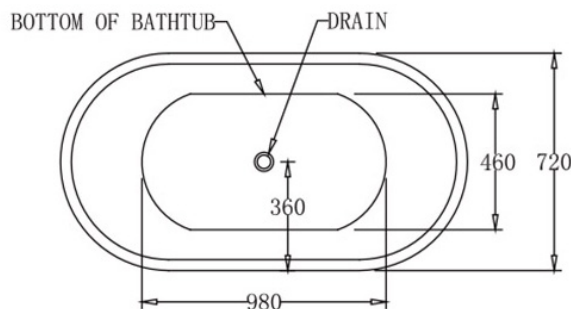

MAINTENANCE & CARE

- Clean with mild soapy water using a microfibre cloth after every use.
- Do not use harsh and abrasive detergents, liquids, or pastes.
- Do not use excessive pressure while cleaning.
- Add essential oils only after the water has run in the bath. Spot test using a drop of essential oil on a concealed area of the bathtub to ensure they won't stain the bath.