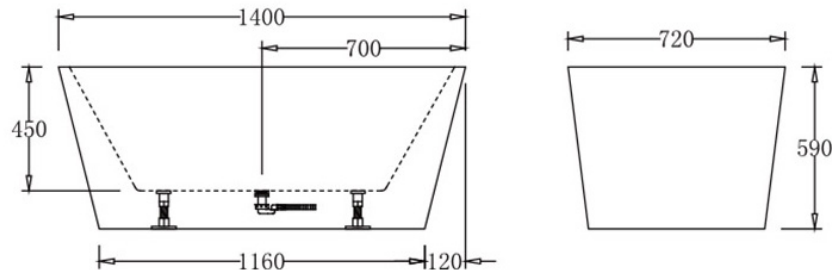

MAINTENANCE & CARE

- Clean with mild soapy water using a microfibre cloth after every use.
- Do not use harsh and abrasive detergents, liquids, or pastes.
- Do not use excessive pressure while cleaning.
- Add essential oils only after the water has run in the bath. Spot test using a drop of essential oil on a concealed area of the bathtub to ensure they won't stain the bath.