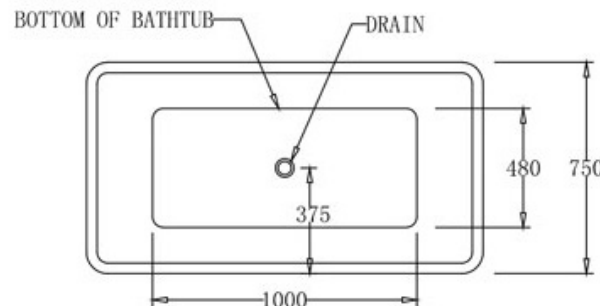

MAINTENANCE & CARE

- Clean with mild soapy water using a microfibre cloth after every use.
- Do not use harsh and abrasive detergents, liquids, or pastes.
- Do not use excessive pressure while cleaning.
- Add essential oils only after the water has run in the bath. Spot test using a drop of essential oil on a concealed area of the bathtub to ensure they won't stain the bath.