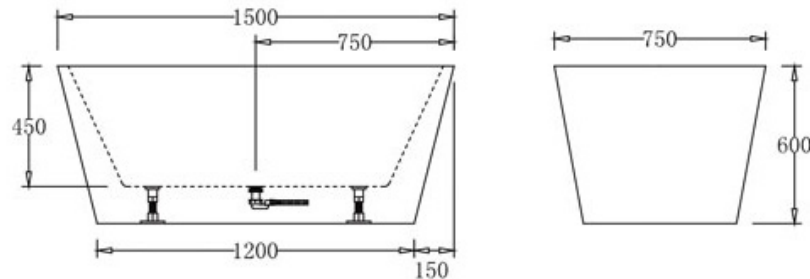

MAINTENANCE & CARE

- Clean with mild soapy water using a microfibre cloth after every use.
- Do not use harsh and abrasive detergents, liquids, or pastes.
- Do not use excessive pressure while cleaning.
- Add essential oils only after the water has run in the bath. Spot test using a drop of essential oil on a concealed area of the bathtub to ensure they won't stain the bath.