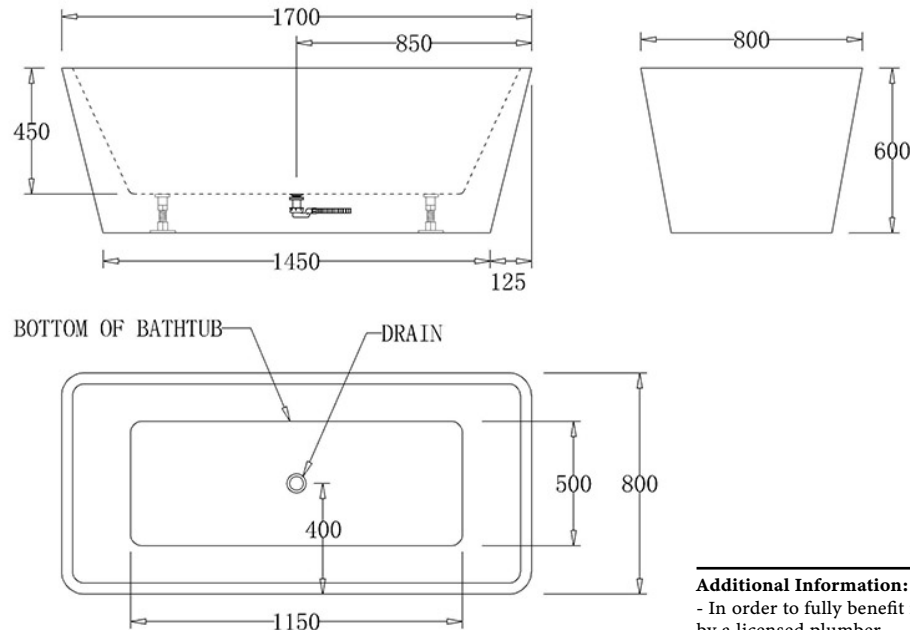

Turin Freestanding Bath

SPECIFICATIONS

Code	Size	Capacity	Net Weight	Gross Weight
BTT1700	1700mm x 800mm x 600mm	375 Litres	47 Kg	56 Kg

FEATURES

- Modern slim edge design
- Internal steel support frame
- UV Stablised Sanitary grade acrylic
- Adjustable steel legs
- Lumbar support
- Fittings/Pop up is not included
- 10 YR Warranty

INSTALLATION MANUAL

Additional Information:

- In order to fully benefit from warranty claims, please ensure products are installed by a licensed plumber.
- All measurements are in millimeters.
- Dimensions are nominal and subject to normal manufacturing variations. Please

- allow +/- 15 mm tolerance.
- For mark-ups & roughing-in, always use actual product measurement.
- Specifications may vary without notice as part of our continuous improvement practices.