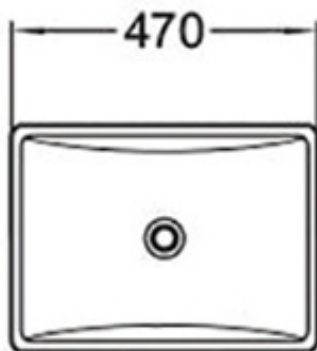

Features:

- Sleek rectangular design
- Under counter installation
- Gloss white finish
- Superior vitreous china
- Chrome-plated plastic overflow cap/ring included
- No tap hole
- Suits 32 mm drain waste with overflow (not included)
- Mixer tap & waste not included (sold separately)

Additional Information

- Product installation should be in accordance with the relevant standards.
- In order to fully benefit from warranty claims, please ensure products are installed by a licensed plumber.
- All measurements are in millimeters.
- Dimensions are nominal and subject to normal ceramic manufacturing variations. Please allow +/- 15 mm tolerance.
- For mark-ups & roughing-in, always use actual product measurement.
- Specifications may vary without notice as part of our continuous improvement practices.