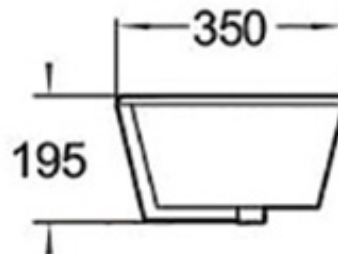

Features:

- Sleek rectangular design
- Under counter installation
- Gloss white finish
- Superior vitreous china
- Chrome-plated plastic overflow cap/ring included
- No tap hole
- Suits 32 mm drain waste with overflow (not included)
- Mixer tap & waste not included (sold separately)

Additional Information

- Product installation should be in accordance with the relevant standards.
- In order to fully benefit from warranty claims, please ensure products are installed by a licensed plumber.
- All measurements are in millimeters.
- Dimensions are nominal and subject to normal ceramic manufacturing variations. Please allow +/- 15 mm tolerance.
- For mark-ups & roughing-in, always use actual product measurement.
- Specifications may vary without notice as part of our continuous improvement practices.