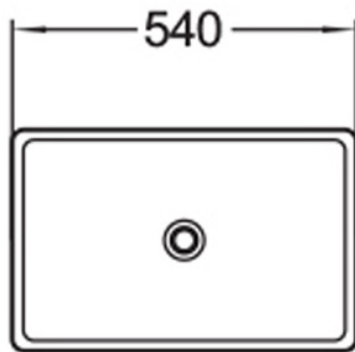

Features:

- Rectangular design
- Under counter installation
- Gloss white finish
- Superior vitreous china
- Chrome-plated plastic overflow cap/ring included
- No tap hole
- Suits 32 mm drain waste with overflow (not included)
- Mixer tap & waste not included (sold separately)

Additional Information

- Product installation should be in accordance with the relevant standards.
- In order to fully benefit from warranty claims, please ensure products are installed by a licensed plumber.
- All measurements are in millimeters.
- Dimensions are nominal and subject to normal ceramic manufacturing variations. Please allow +/- 15 mm tolerance.
- For mark-ups & roughing-in, always use actual product measurement.
- Specifications may vary without notice as part of our continuous improvement practices.