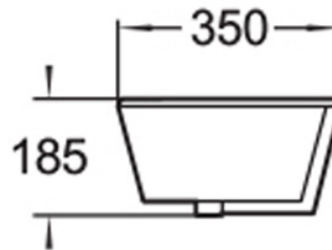

Features:

- Rectangular design
- Under counter installation
- Gloss white finish
- Superior vitreous china
- Chrome-plated plastic overflow cap/ring included
- No tap hole
- Suits 32 mm drain waste with overflow (not included)
- Mixer tap & waste not included (sold separately)

Additional Information

- Product installation should be in accordance with the relevant standards.
- In order to fully benefit from warranty claims, please ensure products are installed by a licensed plumber.
- All measurements are in millimeters.
- Dimensions are nominal and subject to normal ceramic manufacturing variations. Please allow +/- 15 mm tolerance.
- For mark-ups & roughing-in, always use actual product measurement.
- Specifications may vary without notice as part of our continuous improvement practices.