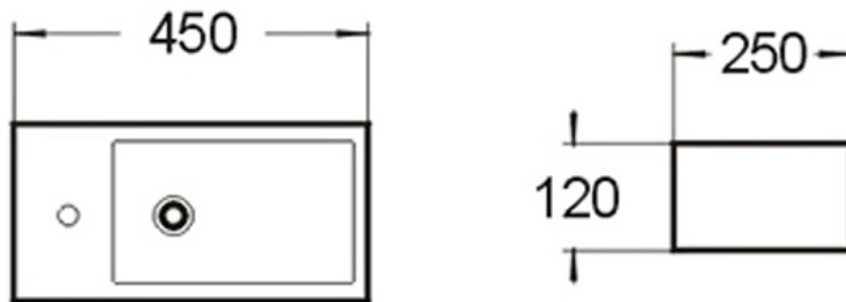

Features:

- Sleek rectangular design
- Wall mount / above counter installation, ideal for compact bathrooms
- Left hand-side tap hole
- Gloss white finish
- Superior vitreous china
- No overflow
- One tap hole
- Suits 32 mm drain waste without overflow (not included)
- Mixer tap & waste not included (sold separately)

Additional Information

- Product installation should be in accordance with the relevant standards.
- In order to fully benefit from warranty claims, please ensure products are installed by a licensed plumber.
- All measurements are in millimeters.
- Dimensions are nominal and subject to normal ceramic manufacturing variations. Please allow +/- 15 mm tolerance.
- For mark-ups & roughing-in, always use actual product measurement.
- Specifications may vary without notice as part of our continuous improvement practices.