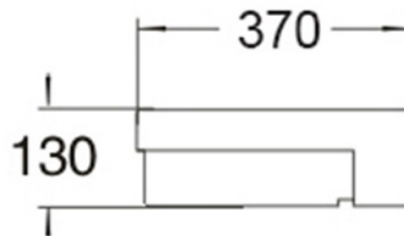

## Features:

- Sleek rectangular design with soft edges
- Semi-recessed installation
- Gloss white finish
- Superior vitreous china
- No overflow
- One tap hole
- Suits 32 mm drain waste without overflow (not included)
- Mixer tap & waste not included (sold separately)

## Additional Information

- Product installation should be in accordance with the relevant standards.
- In order to fully benefit from warranty claims, please ensure products are installed by a licensed plumber.
- All measurements are in millimeters.
- Dimensions are nominal and subject to normal ceramic manufacturing variations. Please allow +/- 15 mm tolerance.
- For mark-ups & roughing-in, always use actual product measurement.
- Specifications may vary without notice as part of our continuous improvement practices.