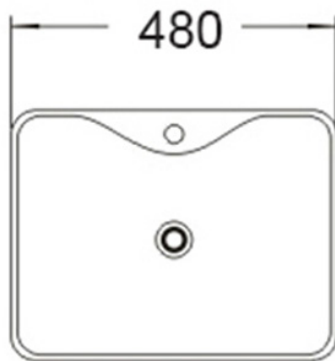

## Features:

- Sleek rectangular design with soft edges
- Semi-recessed installation
- Gloss white finish
- Superior vitreous china
- No overflow
- One tap hole
- Suits 32 mm drain waste without overflow (not included)
- Mixer tap & waste not included (sold separately)

## Additional Information

- Product installation should be in accordance with the relevant standards.
- In order to fully benefit from warranty claims, please ensure products are installed by a licensed plumber.
- All measurements are in millimeters.
- Dimensions are nominal and subject to normal ceramic manufacturing variations. Please allow +/- 15 mm tolerance.
- For mark-ups & roughing-in, always use actual product measurement.
- Specifications may vary without notice as part of our continuous improvement practices.