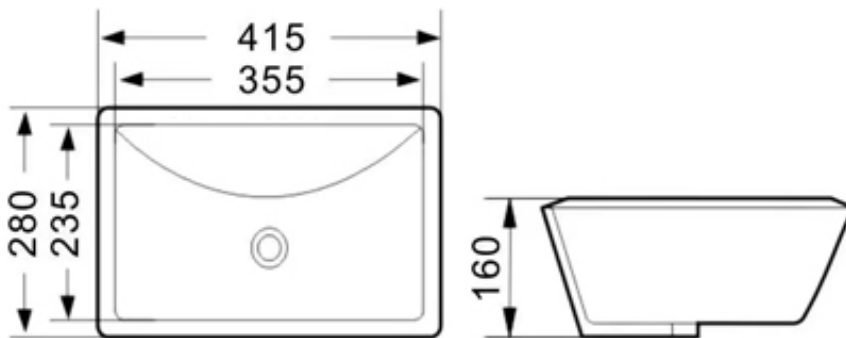

Features:

- Sleek rectangular design
- Under counter installation
- Gloss white finish
- Superior vitreous china
- No tap hole or overflow
- Suits 32 mm drain waste without overflow (not included)
- Mixer tap & waste not included (sold separately)

Additional Information

- Product installation should be in accordance with the relevant standards.
- In order to fully benefit from warranty claims, please ensure products are installed by a licensed plumber.
- All measurements are in millimeters.
- Dimensions are nominal and subject to normal ceramic manufacturing variations. Please allow +/- 15 mm tolerance.
- For mark-ups & roughing-in, always use actual product measurement.
- Specifications may vary without notice as part of our continuous improvement practices.