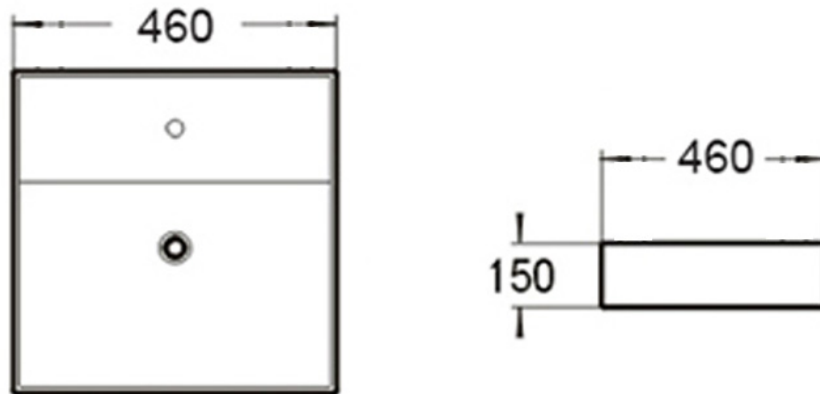

## Features:

- Sleek square design
- Above counter installation
- Gloss white finish
- Superior vitreous china
- Chrome-plated plastic overflow cap/ring included
- One tap hole
- Suits 32 mm drain waste with overflow (not included)
- Mixer tap & waste not included (sold separately)

## Additional Information

- Product installation should be in accordance with the relevant standards.
- In order to fully benefit from warranty claims, please ensure products are installed by a licensed plumber.
- All measurements are in millimeters.
- Dimensions are nominal and subject to normal ceramic manufacturing variations. Please allow +/- 15 mm tolerance.
- For mark-ups & roughing-in, always use actual product measurement.
- Specifications may vary without notice as part of our continuous improvement practices.