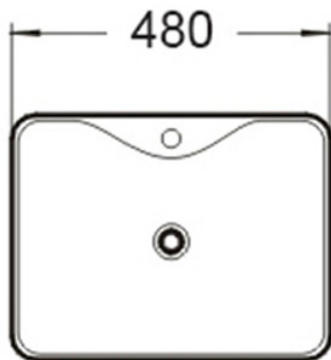

Features:

- Sleek rectangular design with soft edges
- Above counter installation
- Gloss white finish
- Superior vitreous china
- No overflow
- One tap hole
- Suits 32 mm drain waste without overflow (not included)
- Mixer tap & waste not included (sold separately)

Additional Information

- Product installation should be in accordance with the relevant standards.
- In order to fully benefit from warranty claims, please ensure products are installed by a licensed plumber.
- All measurements are in millimeters.
- Dimensions are nominal and subject to normal ceramic manufacturing variations. Please allow +/- 15 mm tolerance.
- For mark-ups & roughing-in, always use actual product measurement.
- Specifications may vary without notice as part of our continuous improvement practices.