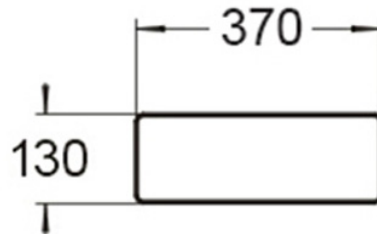

Features:

- Sleek rectangular design with soft edges
- Above counter installation
- Gloss white finish
- Superior vitreous china
- No overflow
- One tap hole
- Suits 32 mm drain waste without overflow (not included)
- Mixer tap & waste not included (sold separately)

Additional Information

- Product installation should be in accordance with the relevant standards.
- In order to fully benefit from warranty claims, please ensure products are installed by a licensed plumber.
- All measurements are in millimeters.
- Dimensions are nominal and subject to normal ceramic manufacturing variations. Please allow +/- 15 mm tolerance.
- For mark-ups & roughing-in, always use actual product measurement.
- Specifications may vary without notice as part of our continuous improvement practices.