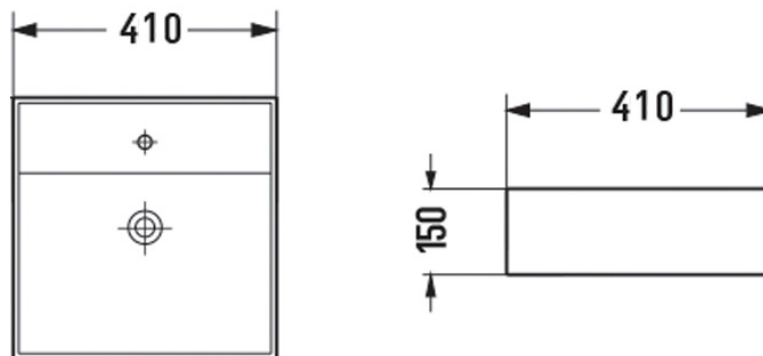

Features:

- Sleek square design
- Above counter installation
- Gloss white finish
- Superior vitreous china
- Chrome-plated plastic overflow cap/ring included
- One tap hole
- Suits 32 mm drain waste with overflow (not included)
- Mixer tap & waste not included (sold separately)

Additional Information

- Product installation should be in accordance with the relevant standards.
- In order to fully benefit from warranty claims, please ensure products are installed by a licensed plumber.
- All measurements are in millimeters.
- Dimensions are nominal and subject to normal ceramic manufacturing variations. Please allow +/- 15 mm tolerance.
- For mark-ups & roughing-in, always use actual product measurement.
- Specifications may vary without notice as part of our continuous improvement practices.