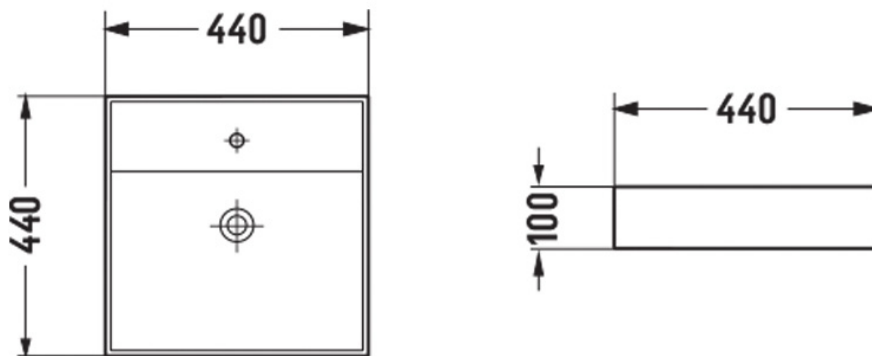

Features:

- Sleek square design
- Above counter installation
- Gloss white finish
- Superior vitreous china
- No overflow
- One tap hole
- Suits 32 mm drain waste without overflow (not included)
- Mixer tap & waste not included (sold separately)

Additional Information

- Product installation should be in accordance with the relevant standards.
- In order to fully benefit from warranty claims, please ensure products are installed by a licensed plumber.
- All measurements are in millimeters.
- Dimensions are nominal and subject to normal ceramic manufacturing variations. Please allow +/- 15 mm tolerance.
- For mark-ups & roughing-in, always use actual product measurement.
- Specifications may vary without notice as part of our continuous improvement practices.