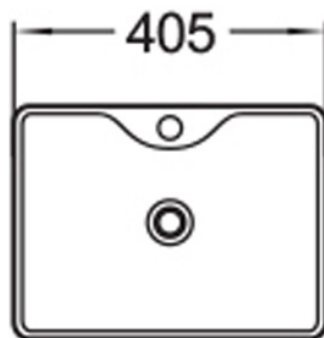

Features:

- Sleek rectangular design with soft edges
- Above counter installation
- Gloss white finish
- Superior vitreous china
- No overflow
- One tap hole
- Suits 32 mm drain waste without overflow (not included)
- Mixer tap & waste not included (sold separately)

Additional Information

- Product installation should be in accordance with the relevant standards.
- In order to fully benefit from warranty claims, please ensure products are installed by a licensed plumber.
- All measurements are in millimeters.
- Dimensions are nominal and subject to normal ceramic manufacturing variations. Please allow +/- 15 mm tolerance.
- For mark-ups & roughing-in, always use actual product measurement.
- Specifications may vary without notice as part of our continuous improvement practices.