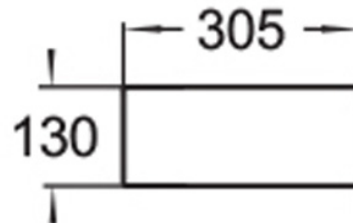

Features:

- Sleek rectangular design with soft edges
- Above counter installation
- Gloss white finish
- Superior vitreous china
- No overflow
- One tap hole
- Suits 32 mm drain waste without overflow (not included)
- Mixer tap & waste not included (sold separately)

Additional Information

- Product installation should be in accordance with the relevant standards.
- In order to fully benefit from warranty claims, please ensure products are installed by a licensed plumber.
- All measurements are in millimeters.
- Dimensions are nominal and subject to normal ceramic manufacturing variations. Please allow +/- 15 mm tolerance.
- For mark-ups & roughing-in, always use actual product measurement.
- Specifications may vary without notice as part of our continuous improvement practices.