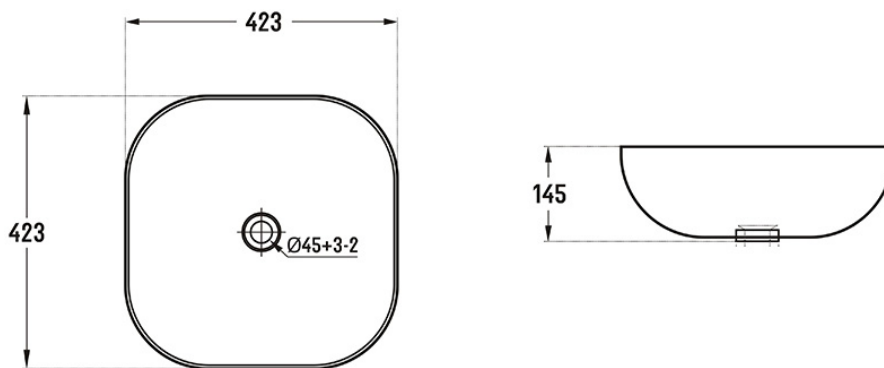

Features:

- Unique curved square shape
- Sleek thin-edge design
- Above counter installation
- Gloss white finish
- Superior vitreous china
- No tap hole or overflow
- Suits 32 mm drain waste without overflow (not included)
- Mixer tap & waste not included (sold separately)

Additional Information

- Product installation should be in accordance with the relevant standards.
- In order to fully benefit from warranty claims, please ensure products are installed by a licensed plumber.
- All measurements are in millimeters.
- Dimensions are nominal and subject to normal ceramic manufacturing variations. Please allow +/- 15 mm tolerance.
- For mark-ups & roughing-in, always use actual product measurement.
- Specifications may vary without notice as part of our continuous improvement practices.