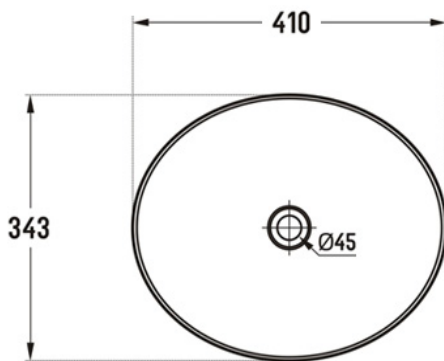

## Features:

- Aesthetic and timeless oval design
- Above counter installation
- Gloss white finish
- Superior vitreous china
- No tap hole or overflow
- Suits 32 mm drain waste without overflow (not included)
- Mixer tap & waste not included (sold separately)

## Additional Information

- Product installation should be in accordance with the relevant standards.
- In order to fully benefit from warranty claims, please ensure products are installed by a licensed plumber.
- All measurements are in millimeters.
- Dimensions are nominal and subject to normal ceramic manufacturing variations. Please allow +/- 15 mm tolerance.
- For mark-ups & roughing-in, always use actual product measurement.
- Specifications may vary without notice as part of our continuous improvement practices.