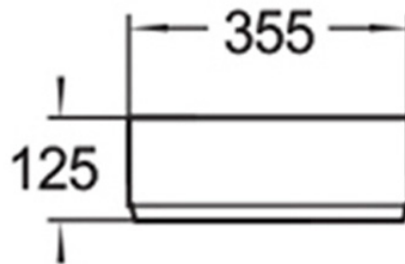

## Features:

- Classic, symmetrical round design
- Above counter installation
- Gloss white finish
- Superior vitreous china
- No tap hole or overflow
- Suits 32 mm drain waste without overflow (not included)
- Mixer tap & waste not included (sold separately)

## Additional Information

- Product installation should be in accordance with the relevant standards.
- In order to fully benefit from warranty claims, please ensure products are installed by a licensed plumber.
- All measurements are in millimeters.
- Dimensions are nominal and subject to normal ceramic manufacturing variations. Please allow +/- 15 mm tolerance.
- For mark-ups & roughing-in, always use actual product measurement.
- Specifications may vary without notice as part of our continuous improvement practices.