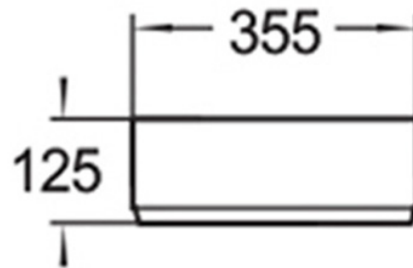

## Features:

- Classic, symmetrical round design
- Above counter installation
- Matte white finish
- Superior vitreous china
- No tap hole or overflow
- Suits 32 mm drain waste without overflow (not included)
- Mixer tap & waste not included (sold separately)

## Additional Information

- Product installation should be in accordance with the relevant standards.
- In order to fully benefit from warranty claims, please ensure products are installed by a licensed plumber.
- All measurements are in millimeters.
- Dimensions are nominal and subject to normal ceramic manufacturing variations. Please allow +/- 15 mm tolerance.
- For mark-ups & roughing-in, always use actual product measurement.
- Specifications may vary without notice as part of our continuous improvement practices.