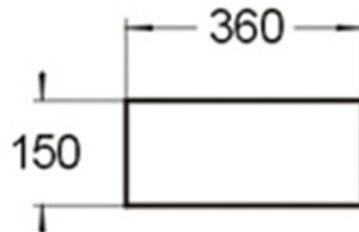

Features:

- Sleek rectangle design
- Above counter installation
- Gloss white finish
- Superior vitreous china
- Chrome-plated plastic overflow cap/ring included
- No tap hole
- Suits 32 mm drain waste with overflow (not included)
- Mixer tap & waste not included (sold separately)

Additional Information

- Product installation should be in accordance with the relevant standards.
- In order to fully benefit from warranty claims, please ensure products are installed by a licensed plumber.
- All measurements are in millimeters.
- Dimensions are nominal and subject to normal ceramic manufacturing variations. Please allow +/- 15 mm tolerance.
- For mark-ups & roughing-in, always use actual product measurement.
- Specifications may vary without notice as part of our continuous improvement practices.