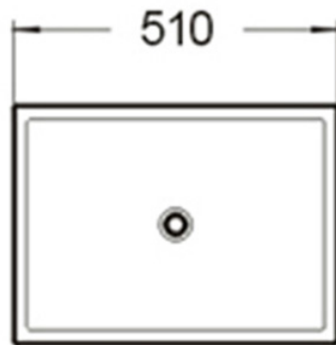

Features:

- Sleek rectangle design
- Above counter installation
- Gloss white finish
- Superior vitreous china
- Chrome-plated plastic overflow cap/ring included
- No tap hole
- Suits 32 mm drain waste with overflow (not included)
- Mixer tap & waste not included (sold separately)

Additional Information

- Product installation should be in accordance with the relevant standards.
- In order to fully benefit from warranty claims, please ensure products are installed by a licensed plumber.
- All measurements are in millimeters.
- Dimensions are nominal and subject to normal ceramic manufacturing variations. Please allow +/- 15 mm tolerance.
- For mark-ups & roughing-in, always use actual product measurement.
- Specifications may vary without notice as part of our continuous improvement practices.