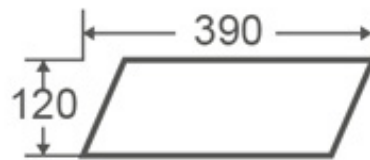

Features:

- Rectangular design with soft edges
- 75° incline ergonomic design
- Above counter installation
- Sleek thin-edge profile
- Gloss white finish
- Superior vitreous china
- No tap hole or overflow
- Suits 32 mm drain waste without overflow (not included)
- Mixer tap & waste not included (sold separately)

Additional Information

- Product installation should be in accordance with the relevant standards.
- In order to fully benefit from warranty claims, please ensure products are installed by a licensed plumber.
- All measurements are in millimeters.
- Dimensions are nominal and subject to normal ceramic manufacturing variations. Please allow +/- 15 mm tolerance.
- For mark-ups & roughing-in, always use actual product measurement.
- Specifications may vary without notice as part of our continuous improvement practices.