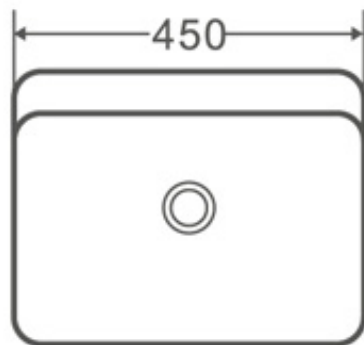

Features:

- Rectangular design with soft edges
- 75° incline ergonomic design
- Above counter installation
- Sleek thin-edge profile
- Gloss white finish
- Superior vitreous china
- No tap hole or overflow
- Suits 32 mm drain waste without overflow (not included)
- Mixer tap & waste not included (sold separately)

Additional Information

- Product installation should be in accordance with the relevant standards.
- In order to fully benefit from warranty claims, please ensure products are installed by a licensed plumber.
- All measurements are in millimeters.
- Dimensions are nominal and subject to normal ceramic manufacturing variations. Please allow +/- 15 mm tolerance.
- For mark-ups & roughing-in, always use actual product measurement.
- Specifications may vary without notice as part of our continuous improvement practices.