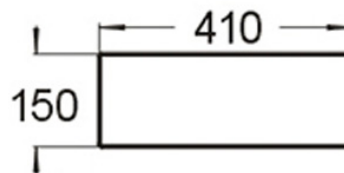

Features:

- Rectangular design with soft edges
- Wall mount / above counter installation, ideal for compact bathrooms
- Right hand-side bowl
- Gloss white finish
- Superior vitreous china
- Chrome-plated plastic overflow cap/ring included
- One tap hole
- Suits 32 mm drain waste with overflow (not included)
- Mixer tap & waste not included (sold separately)

Additional Information

- Product installation should be in accordance with the relevant standards.
- In order to fully benefit from warranty claims, please ensure products are installed by a licensed plumber.
- All measurements are in millimeters.
- Dimensions are nominal and subject to normal ceramic manufacturing variations. Please allow +/- 15 mm tolerance.
- For mark-ups & roughing-in, always use actual product measurement.
- Specifications may vary without notice as part of our continuous improvement practices.