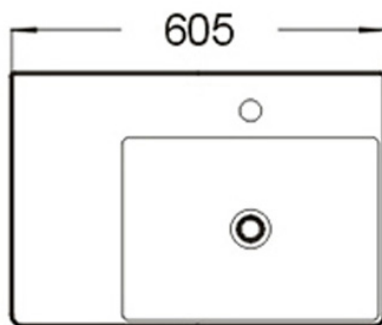

Features:

- Rectangular design with soft edges
- Wall mount / above counter installation, ideal for compact bathrooms
- Right hand-side bowl
- Gloss white finish
- Superior vitreous china
- Chrome-plated plastic overflow cap/ring included
- One tap hole
- Suits 32 mm drain waste with overflow (not included)
- Mixer tap & waste not included (sold separately)

Additional Information

- Product installation should be in accordance with the relevant standards.
- In order to fully benefit from warranty claims, please ensure products are installed by a licensed plumber.
- All measurements are in millimeters.
- Dimensions are nominal and subject to normal ceramic manufacturing variations. Please allow +/- 15 mm tolerance.
- For mark-ups & roughing-in, always use actual product measurement.
- Specifications may vary without notice as part of our continuous improvement practices.