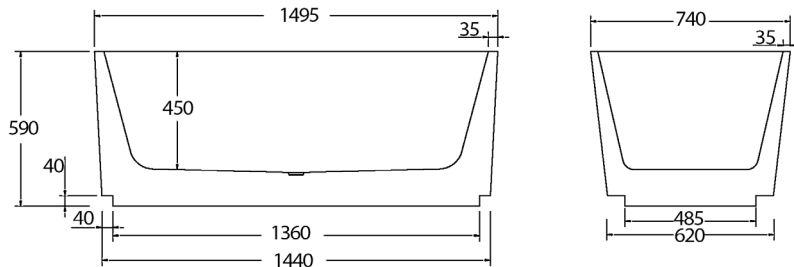

Maintenance & Care

- Clean with mild soapy water using a microfibre cloth after every use.
- Do not use harsh and abrasive detergents, liquids, or pastes.
- Do not use excessive pressure while cleaning.
- Add essential oils only after the water has run in the bath. Spot test using a drop of essential oil on a concealed area of the bathtub to ensure they won't stain the bath.