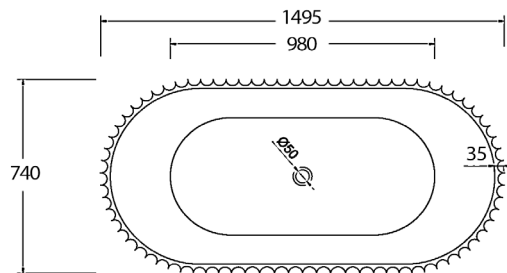

Maintenance & Care

- Clean with mild soapy water using a microfibre cloth after every use.
- Do not use harsh and abrasive detergents, liquids, or pastes.
- Do not use excessive pressure while cleaning.
- Add essential oils only after the water has run in the bath. Spot test using a drop of essential oil on a concealed area of the bathtub to ensure they won't stain the bath.