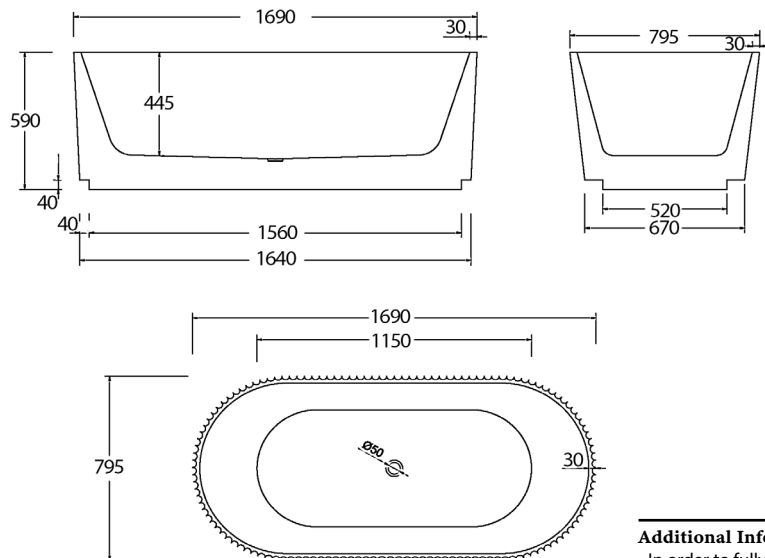

Maintenance & Care

- Clean with mild soapy water using a microfibre cloth after every use.
- Do not use harsh and abrasive detergents, liquids, or pastes.
- Do not use excessive pressure while cleaning.
- Add essential oils only after the water has run in the bath. Spot test using a drop of essential oil on a concealed area of the bathtub to ensure they won't stain the bath.