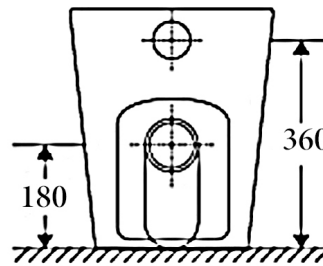

Ceramic Floor Pan Toilet Suite Fast Flow Rimless, Square design

Features:

- Sleek modern design sits flushed against the wall
- Minimalistic style ensures a space-saving and efficient environment
- Fast Flow Rimless design for easy-to-clean and hygienic toilet
- Concealed cistern removes hard-to-reach areas preventing dirt, dust and germs build-up
- Gloss white surface finish
- Aminoplast (UF) quick release soft closing seat cover with stainless steel hinges
- Cistern and flush buttons required (sold separately)

Details:

Cistern	Geberit Package and R&T package available (extra cost)
Pan	Fast Flow Rimless design
Traps	Universal - compatible with S or P-trap installation
Seat	UF quick release soft closing seat
WELS	4 Star rated, 4.5L/3L (3.5L average flush)
Setout	80-120mm Extendable to 160-185mm (pipe: AD17, extra cost)

SIDE VIEW

BACK VIEW

TOP VIEW

Additional Information

- Installation should be in accordance with AS/NZS3500 standards.
- In order to fully benefit from warranty claims, please ensure products are installed by a licensed plumber.
- All measurements are in millimeters.
- Dimensions are nominal and subject to normal ceramic manufacturing variations. Please allow +/- 15 mm tolerance.
- For mark-ups & roughing-in, always use actual product measurement.
- Specifications may vary without notice as part of our continuous improvement practices.