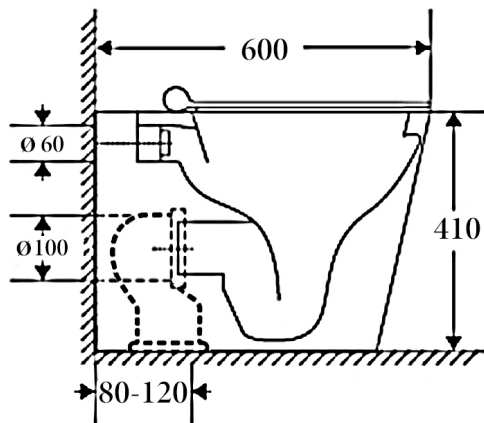

Ceramic Floor Pan Toilet Suite Fast Flow Rimless, Square design

Features:

- Sleek modern design sits flushed against the wall
- Minimalistic style ensures a space-saving and efficient environment
- Fast Flow Rimless design for easy-to-clean and hygienic toilet
- Concealed cistern removes hard-to-reach areas preventing dirt, dust and germs build-up
- Gloss white surface finish
- Aminoplast (UF) quick release soft closing seat cover with stainless steel hinges
- Cistern and flush buttons required (sold separately)

Details:

Cistern	Geberit Package and R&T package available (extra cost)
Pan	Fast Flow Rimless design
Traps	Universal - compatible with S or P-trap installation
Seat	UF quick release soft closing seat
WELS	4 Star rated, 4.5L/3L (3.5L average flush)
Setout	80-120mm Extendable to 160-185mm (pipe: AD17, extra cost)

SIDE VIEW

BACK VIEW

TOP VIEW

Additional Information

- Installation should be in accordance with AS/NZS3500 standards.
- In order to fully benefit from warranty claims, please ensure products are installed by a licensed plumber.
- All measurements are in millimeters.
- Dimensions are nominal and subject to normal ceramic manufacturing variations. Please allow +/- 15 mm tolerance.
- For mark-ups & roughing-in, always use actual product measurement.
- Specifications may vary without notice as part of our continuous improvement practices.