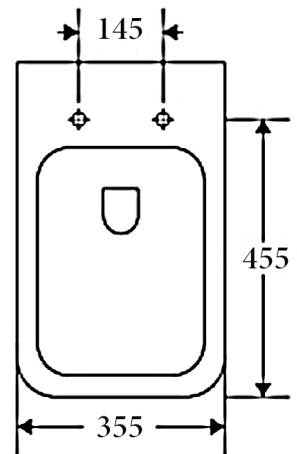

Details:

Cistern	Geberit Package and R&T package available (extra cost)
Pan	Fast Flow Rimless design
Traps	Universal - compatible with S or P-trap installation
Seat	UF quick release soft closing seat
WELS	4 Star rated, 4.5L/3L (3.5L average flush)
Setout	80-120mm Extendable to 160-185mm (pipe: AD17, extra cost)

SIDE VIEW

BACK VIEW

TOP VIEW

Additional Information

- Installation should be in accordance with AS/NZS3500 standards.
- In order to fully benefit from warranty claims, please ensure products are installed by a licensed plumber.
- All measurements are in millimeters.
- Dimensions are nominal and subject to normal ceramic manufacturing variations. Please allow +/- 15 mm tolerance.
- For mark-ups & roughing-in, always use actual product measurement.
- Specifications may vary without notice as part of our continuous improvement practices.