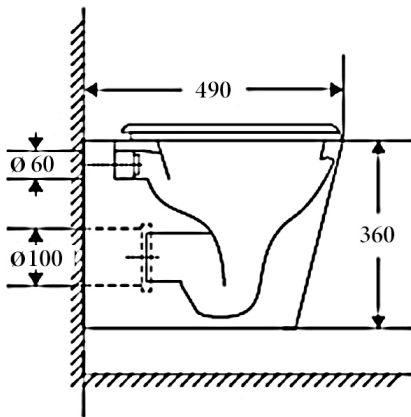

**Ceramic Wall Hung Toilet Suite**  
**Fast Flow Rimless, Square design, P-Trap only**

**Features:**

- Sleek modern design hangs flushed against the wall
- Minimalistic style ensures a space-saving and efficient environment
- Fast Flow Rimless design for easy-to-clean and hygienic toilet
- Concealed cistern removes hard-to-reach areas preventing dirt, dust and germs build-up
- Gloss white surface finish
- Aminoplast (UF) quick release soft closing seat cover with stainless steel hinges
- Duafix cistern and flush buttons required (sold separately)

**Details:**

Cistern	Geberit Duafix Package and R&T Duafix package available (extra cost)
Pan	Fast Flow Rimless design
Traps	P-trap installation
Seat	UF quick release soft closing seat
WELS	4 Star rated, 4.5L/3L (3.5L average flush)

SIDE VIEW

BACK VIEW

TOP VIEW

**Additional Information**

- Installation should be in accordance with AS/NZS3500 standards.
- In order to fully benefit from warranty claims, please ensure products are installed by a licensed plumber.
- All measurements are in millimeters.
- Dimensions are nominal and subject to normal ceramic manufacturing variations. Please allow +/- 15 mm tolerance.
- For mark-ups & roughing-in, always use actual product measurement.
- Specifications may vary without notice as part of our continuous improvement practices.