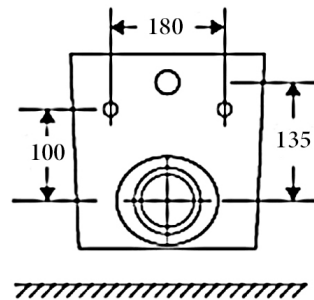

**Details:**

Cistern	Geberit Duafix Package and R&T Duafix package available (extra cost)
Pan	Fast Flow Rimless design
Traps	P-trap installation
Seat	UF quick release soft closing seat
WELS	4 Star rated, 4.5L/3L (3.5L average flush)

SIDE VIEW

BACK VIEW

TOP VIEW

**Additional Information**

- Installation should be in accordance with AS/NZS3500 standards.
- In order to fully benefit from warranty claims, please ensure products are installed by a licensed plumber.
- All measurements are in millimeters.
- Dimensions are nominal and subject to normal ceramic manufacturing variations. Please allow +/- 15 mm tolerance.
- For mark-ups & roughing-in, always use actual product measurement.
- Specifications may vary without notice as part of our continuous improvement practices.