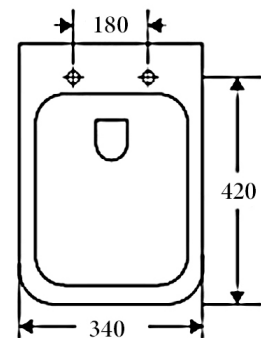

**Details:**

Cistern	Geberit Duafix Package and R&T Duafix package available (extra cost)
Pan	Fast Flow Rimless design
Traps	P-trap installation
Seat	UF quick release soft closing seat
WELS	4 Star rated, 4.5L/3L (3.5L average flush)

SIDE VIEW

BACK VIEW

TOP VIEW

**Additional Information**

- Installation should be in accordance with AS/NZS3500 standards.
- In order to fully benefit from warranty claims, please ensure products are installed by a licensed plumber.
- All measurements are in millimeters.
- Dimensions are nominal and subject to normal ceramic manufacturing variations. Please allow +/- 15 mm tolerance.
- For mark-ups & roughing-in, always use actual product measurement.
- Specifications may vary without notice as part of our continuous improvement practices.