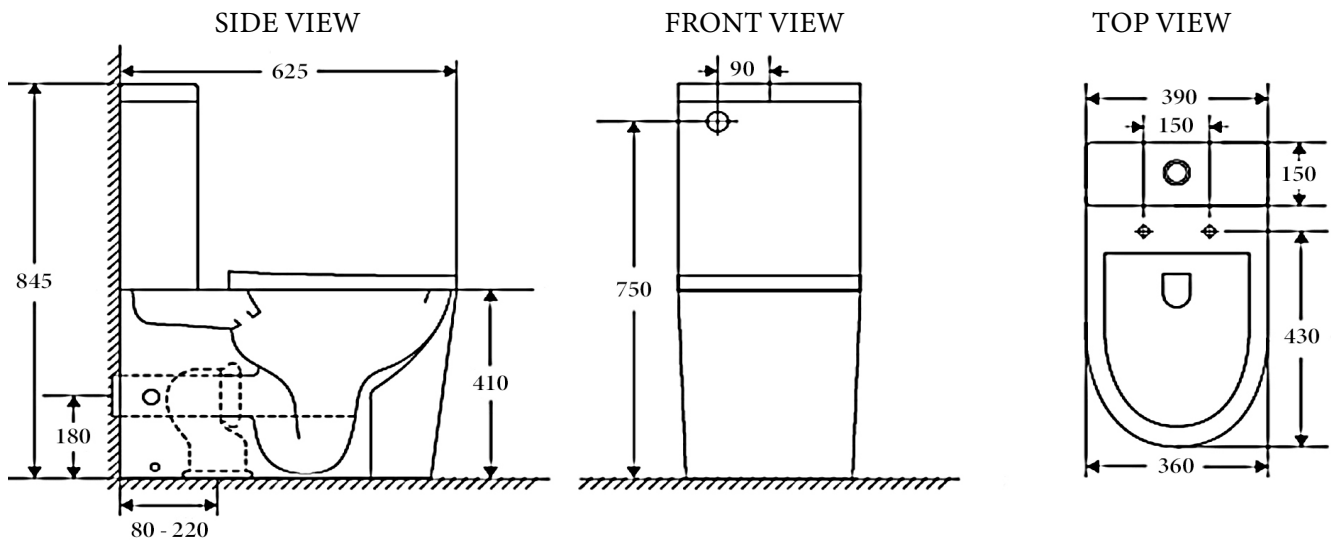

## Ceramic Back To Wall Toilet Suite Fast Flow Rimless, Short Projection

### Features:

- Sleek modern design sits flushed against the wall
- Fast Flow Rimless design for easy-to-clean and hygienic toilet
- Short Projection feature ideal for saving space
- Gloss white surface finish
- Large round easy-to-use flush button
- Aminoplast (UF) quick release soft closing seat cover with stainless steel hinges

### Available Seat Covers

- SHC324 Flat Short Projection Seat - Default (20 mm lid profile)  
 OSH221 Thick Short Projection Seat (30 mm lid profile)

### Details:

- Cistern Universal inlet - compatible with back entry or bottom left/right inlet point  
 Pan Fast Flow Rimless design  
 Traps Universal - compatible with S or P-trap installation  
 Seat UF quick release soft closing seat  
 WELS 4 Star rated, 4.5L/3L (3.5L average flush)  
 Setout 80 - 165mm  
 Extendable to 220 mm (pipe: AD17, extra cost)