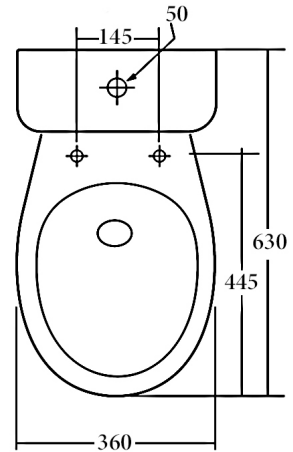

**Details:**

Cistern	Bottom right inlet point (Universal inlet - compatible with back entry or bottom left inlet point - extra cost)
Pan	Fast Flow Rimless design with Nano glaze protection
Traps	P-trap installation
Seat	PP quick release soft closing seat
Wels	4 Star rated, 4.5L/3L (3.5L average flush)
Setout	180mm (P-Trap)

SIDE VIEW

FRONT VIEW

TOP VIEW

**Additional Information**

- Installation should be in accordance with AS/NZS3500 standards.
- In order to fully benefit from warranty claims, please ensure products are installed by a licensed plumber.
- All measurements are in millimeters.
- Dimensions are nominal and subject to normal ceramic manufacturing variations. Please allow +/- 15 mm tolerance.
- For mark-ups & roughing-in, always use actual product measurement.
- Specifications may vary without notice as part of our continuous improvement practices.