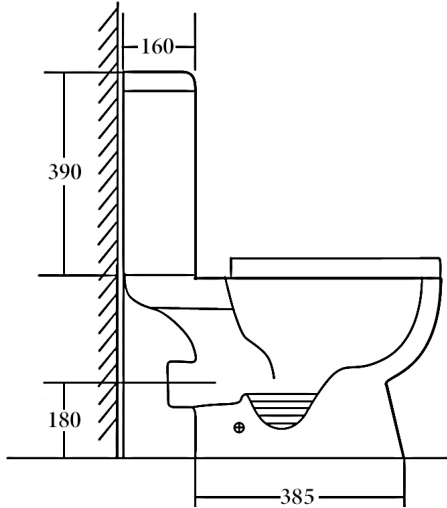

**Ceramic Close Coupled Toilet Suite**  
**Fast Flow Rimless, Nanoglaze protection**

**Features:**

- Economical and easy-to-install toilet suite
- Fast Flow Rimless design for easy-to-clean and hygienic toilet
- Gloss white finish with Nanoglaze surface protection provides anti-bacterial and grime-resistant qualities
- Large round easy-to-use flush button
- Thermoplastic (PP) quick release seat cover with stainless steel hinges

**Details:**

Cistern	Bottom right inlet point (Universal inlet - compatible with back entry or bottom left inlet point - extra cost)
Pan	Fast Flow Rimless design with Nano glaze protection
Traps	P-trap installation
Seat	PP quick release soft closing seat
Wels	4 Star rated, 4.5L/3L (3.5L average flush)
Setout	180mm (P-Trap)

SIDE VIEW

FRONT VIEW

TOP VIEW

**Additional Information**

- Installation should be in accordance with AS/NZS3500 standards.
- In order to fully benefit from warranty claims, please ensure products are installed by a licensed plumber.
- All measurements are in millimeters.
- Dimensions are nominal and subject to normal ceramic manufacturing variations. Please allow +/- 15 mm tolerance.
- For mark-ups & roughing-in, always use actual product measurement.
- Specifications may vary without notice as part of our continuous improvement practices.