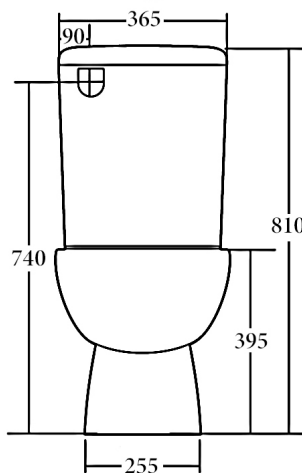

**Details:**

Cistern	Bottom right inlet point (Universal inlet - compatible with back entry or bottom left inlet point - extra cost)
Pan	Fast Flow Rimless design with Nano glaze protection
Traps	P-trap installation
Seat	PP quick release soft closing seat
Wels	4 Star rated, 4.5L/3L (3.5L average flush)
Setout	180mm (P-Trap)

SIDE VIEW

FRONT VIEW

TOP VIEW

**Additional Information**

- Installation should be in accordance with AS/NZS3500 standards.
- In order to fully benefit from warranty claims, please ensure products are installed by a licensed plumber.
- All measurements are in millimeters.
- Dimensions are nominal and subject to normal ceramic manufacturing variations. Please allow +/- 15 mm tolerance.
- For mark-ups & roughing-in, always use actual product measurement.
- Specifications may vary without notice as part of our continuous improvement practices.