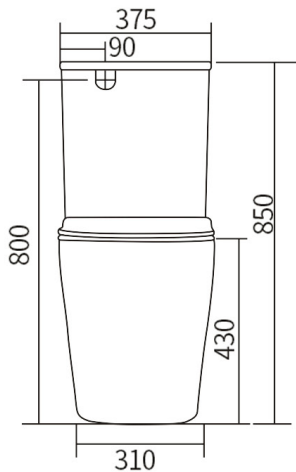

### Details:

Cistern	Universal inlet - compatible with back entry or bottom left/right inlet point
Pan	Rimless - Tornado design with Nano glaze protection
Traps	Universal - compatible with S or P-trap installation
Seat	UF quick release soft closing seat
Wels	4 Star rated, 4.5L/3L (3.5L average flush)
Setout	70 - 170mm Extendable to 220 mm (pipe: AD17, extra cost)

FRONT VIEW

SIDE VIEW

TOP VIEW