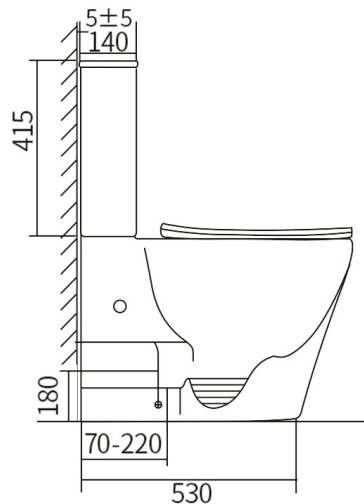

### Details:

Cistern	Universal inlet - compatible with back entry or bottom left/right inlet point
Pan	Rimless - Tornado design with Nano glaze protection
Traps	Universal - compatible with S or P-trap installation
Seat	UF quick release soft closing seat
Wels	4 Star rated, 4.5L/3L (3.5L average flush)
Setout	70 - 170mm Extendable to 220 mm (pipe: AD17, extra cost)

FRONT VIEW

SIDE VIEW

TOP VIEW

### Additional Information

- Installation should be in accordance with AS/NZS3500 standards.
- In order to fully benefit from warranty claims, please ensure products are installed by a licensed plumber.
- All measurements are in millimeters.
- Dimensions are nominal and subject to normal ceramic manufacturing variations. Please allow +/- 15 mm tolerance.
- For mark-ups & roughing-in, always use actual product measurement.
- Specifications may vary without notice as part of our continuous improvement practices.