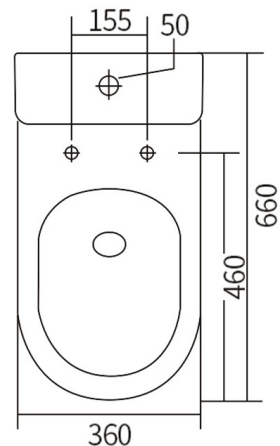

### Details:

Cistern	Universal inlet - compatible with back entry or bottom left/right inlet point
Pan	Rimless - Tornado design with Nano glaze protection
Traps	Universal - compatible with S or P-trap installation
Seat	UF quick release soft closing seat
Wels	4 Star rated, 4.5L/3L (3.5L average flush)
Setout	70 - 170mm Extendable to 220 mm (pipe: AD17, extra cost)

FRONT VIEW

SIDE VIEW

TOP VIEW

### Additional Information

- Installation should be in accordance with AS/NZS3500 standards.
- In order to fully benefit from warranty claims, please ensure products are installed by a licensed plumber.
- All measurements are in millimeters.
- Dimensions are nominal and subject to normal ceramic manufacturing variations. Please allow +/- 15 mm tolerance.
- For mark-ups & roughing-in, always use actual product measurement.
- Specifications may vary without notice as part of our continuous improvement practices.