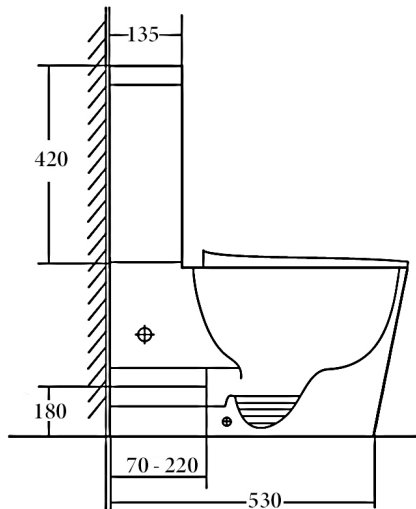

### Details:

- Cistern Universal inlet - compatible with back entry or bottom left/right inlet point  
 Pan Rimless - Tornado design with Nano glaze protection  
 Traps Universal - compatible with S or P-trap installation  
 Seat UF quick release soft closing seat  
 Wels 4 Star rated, 4.5L/3L (3.5L average flush)  
 Setout 70 - 170mm  
 Extendable to 220 mm (pipe: AD17, extra cost)

SIDE VIEW

FRONT VIEW

TOP VIEW

### Additional Information

- Installation should be in accordance with AS/NZS3500 standards.
- In order to fully benefit from warranty claims, please ensure products are installed by a licensed plumber.
- All measurements are in millimeters.
- Dimensions are nominal and subject to normal ceramic manufacturing variations. Please allow +/- 15 mm tolerance.
- For mark-ups & roughing-in, always use actual product measurement.
- Specifications may vary without notice as part of our continuous improvement practices.