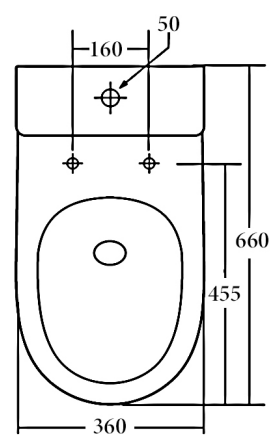

### Details:

- Cistern Universal inlet - compatible with back entry or bottom left/right inlet point  
 Pan Rimless - Tornado design with Nano glaze protection  
 Traps Universal - compatible with S or P-trap installation  
 Seat UF quick release soft closing seat  
 Wels 4 Star rated, 4.5L/3L (3.5L average flush)  
 Setout 70 - 170mm  
 Extendable to 220 mm (pipe: AD17, extra cost)

SIDE VIEW

FRONT VIEW

TOP VIEW

### Additional Information

- Installation should be in accordance with AS/NZS3500 standards.
- In order to fully benefit from warranty claims, please ensure products are installed by a licensed plumber.
- All measurements are in millimeters.
- Dimensions are nominal and subject to normal ceramic manufacturing variations. Please allow +/- 15 mm tolerance.
- For mark-ups & roughing-in, always use actual product measurement.
- Specifications may vary without notice as part of our continuous improvement practices.