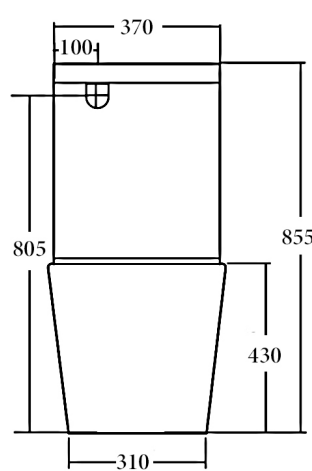

### Available Seat Covers:

- FSC243 Flat Seat - Default (20 mm lid profile)  
 TSC329 Thick Seat (30 mm lid profile)  
 SSC832 Slim Seat (20 mm lid profile)

### Details:

- Cistern Universal inlet - compatible with back entry or bottom left/right inlet point  
 Pan Rimless - Tornado design with Nano glaze protection  
 Traps Universal - compatible with S or P-trap installation  
 Seat UF quick release soft closing seat  
 Wels 4 Star rated, 4.5L/3L (3.5L average flush)  
 Setout 70 - 170mm  
 Extendable to 220 mm (pipe: AD17, extra cost)

SIDE VIEW

FRONT VIEW

TOP VIEW

### Additional Information

- Installation should be in accordance with AS/NZS3500 standards.
- In order to fully benefit from warranty claims, please ensure products are installed by a licensed plumber.
- All measurements are in millimeters.
- Dimensions are nominal and subject to normal ceramic manufacturing variations. Please allow +/- 15 mm tolerance.
- For mark-ups & roughing-in, always use actual product measurement.
- Specifications may vary without notice as part of our continuous improvement practices.