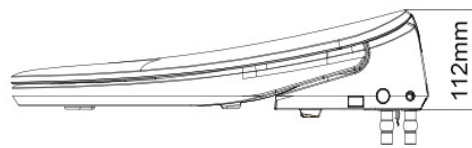

## BONN CleanSense Electronic Bidet Seat - V3203

MODEL	V3203
DIMENSIONS	517 x 380 x 112 mm
CONTROL MODE	Side button / Remote control
COLOUR	White
MATERIAL	PP
WATER INLET	Left Side Inlet
HEATING MODE	Instant heating
POWER	1080 W - 1130 W
VOLTAGE	220 V - 240 V