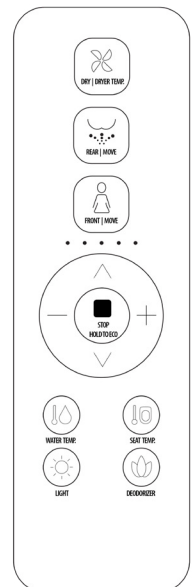

## BONN CleanSense Electronic Bidet Seat - V3203

MODEL	V3203
DIMENSIONS	517 x 380 x 112 mm
CONTROL MODE	Side button / Remote control
COLOUR	White
MATERIAL	PP
WATER INLET	Left Side Inlet
HEATING MODE	Instant heating
POWER	1080 W - 1130 W
VOLTAGE	220 V - 240 V

NOVEEN electronic bidet seats V3203 & V3210 are compatible with our following Toilet Suites:

- Vera Toilet Suite- T6088RT
- Venice Toilet Suite- T6088
- Toulouse Toilet Suite- T6083

- Denver Toilet Suite- T6002R
- Chicago Toilet Suite- T6016
- Atlanta Toilet Suite- T2125A