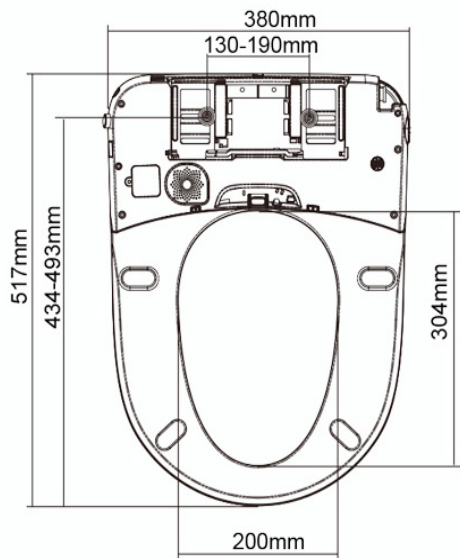

## BONN CleanSense Electronic Bidet Seat - V3203

MODEL	V3203
DIMENSIONS	517 x 380 x 112 mm
CONTROL MODE	Side button / Remote control
COLOUR	White
MATERIAL	PP
WATER INLET	Left Side Inlet
HEATING MODE	Instant heating
POWER	1080 W - 1130 W
VOLTAGE	220 V - 240 V

- Dublin Toilet Suite- T2141A
- Milan Floor Pan- 1003D-NR