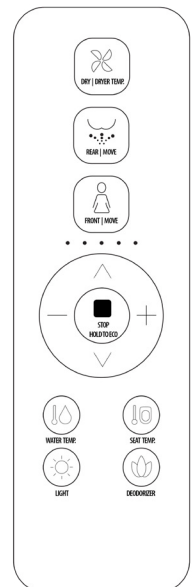

NOVEEN

ONE STOP BATHROOM SOLUTION

FEZ CleanSense Electronic Bidet Seat - V3210

MODEL	V3210
DIMENSIONS	517 x 403 x 112 mm
CONTROL MODE	Side knob / Remote control
COLOUR	White
MATERIAL	PP
WATER INLET	Left Side Inlet
HEATING MODE	Instant heating
POWER	1080 W - 1130 W
VOLTAGE	220 V - 240 V

NOVEEN electronic bidet seats V3203 & V3210 are compatible with our following Toilet Suites:

- Vera Toilet Suite- T6088RT
- Venice Toilet Suite- T6088
- Toulouse Toilet Suite- T6083

- Denver Toilet Suite- T6002R
- Chicago Toilet Suite- T6016
- Atlanta Toilet Suite- T2125A