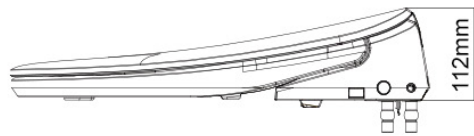

NOVEEN

ONE STOP BATHROOM SOLUTION

FEZ CleanSense Electronic Bidet Seat - V3210

MODEL	V3210
DIMENSIONS	517 x 403 x 112 mm
CONTROL MODE	Side knob / Remote control
COLOUR	White
MATERIAL	PP
WATER INLET	Left Side Inlet
HEATING MODE	Instant heating
POWER	1080 W - 1130 W
VOLTAGE	220 V - 240 V

NOVEEN electronic bidet seats V3203 & V3210 are compatible with our following Toilet Suites:

- Vera Toilet Suite- T6088RT
- Venice Toilet Suite- T6088
- Toulouse Toilet Suite- T6083

- Denver Toilet Suite- T6002R
- Chicago Toilet Suite- T6016
- Atlanta Toilet Suite- T2125A