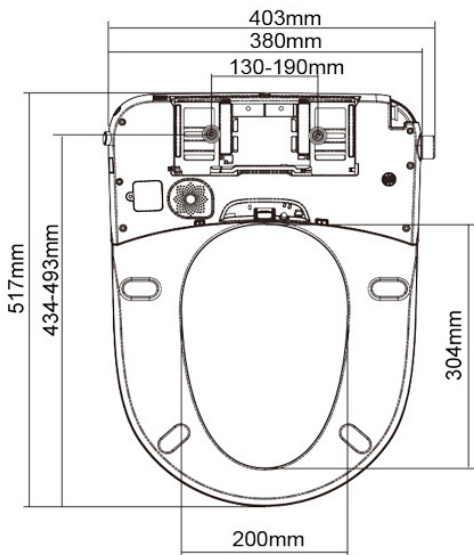

NOVEEN

ONE STOP BATHROOM SOLUTION

FEZ CleanSense Electronic Bidet Seat - V3210

MODEL	V3210
DIMENSIONS	517 x 403 x 112 mm
CONTROL MODE	Side knob / Remote control
COLOUR	White
MATERIAL	PP
WATER INLET	Left Side Inlet
HEATING MODE	Instant heating
POWER	1080 W - 1130 W
VOLTAGE	220 V - 240 V

NOVEEN electronic bidet seats V3203 & V3210 are compatible with our following Toilet Suites:

- Vera Toilet Suite- T6088RT
- Venice Toilet Suite- T6088
- Toulouse Toilet Suite- T6083

- Denver Toilet Suite- T6002R
- Chicago Toilet Suite- T6016
- Atlanta Toilet Suite- T2125A

- Dublin Toilet Suite- T2141A
- Milan Floor Pan- 1003D-NR

NOVEEN IS BROUGHT TO YOU BY
BEST BM