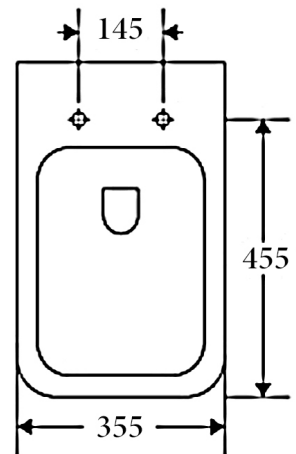

Details:

Cistern	Geberit Package and R&T package available (extra cost)
Pan	Fast Flow Rimless design
Traps	Universal - compatible with S or P-trap installation
Seat	UF quick release soft closing seat
WELS	4 Star rated, 4.5L/3L (3.5L average flush)
Setout	80-120mm Extendable to 160-185mm (pipe: AD17, extra cost)

SIDE VIEW

BACK VIEW

TOP VIEW

Additional Information

- Installation should be in accordance with AS/NZS3500 standards.
- In order to fully benefit from warranty claims, please ensure products are installed by a licensed plumber.
- All measurements are in millimeters.
- Dimensions are nominal and subject to normal ceramic manufacturing variations. Please allow +/- 15 mm tolerance.
- For mark-ups & roughing-in, always use actual product measurement.
- Specifications may vary without notice as part of our continuous improvement practices.