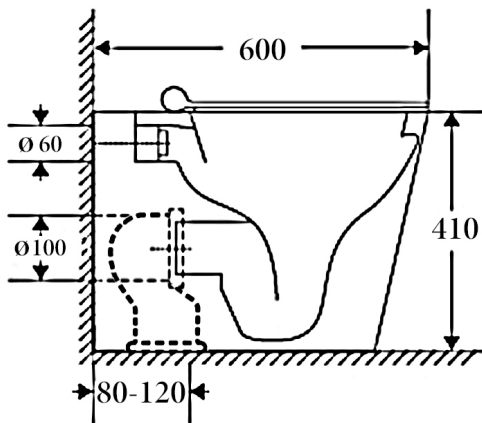

Ceramic Floor Pan Toilet Suite Fast Flow Rimless, Square design

Features:

- Sleek modern design sits flushed against the wall
- Minimalistic style ensures a space-saving and efficient environment
- Fast Flow Rimless design for easy-to-clean and hygienic toilet
- Concealed cistern removes hard-to-reach areas preventing dirt, dust and germs build-up
- Gloss white surface finish
- Aminoplast (UF) quick release soft closing seat cover with stainless steel hinges
- Cistern and flush buttons required (sold separately)

Details:

Cistern	Geberit Package and R&T package available (extra cost)
Pan	Fast Flow Rimless design
Traps	Universal - compatible with S or P-trap installation
Seat	UF quick release soft closing seat
WELS	4 Star rated, 4.5L/3L (3.5L average flush)
Setout	80-120mm Extendable to 160-185mm (pipe: AD17, extra cost)

SIDE VIEW

BACK VIEW

TOP VIEW

Additional Information

- Installation should be in accordance with AS/NZS3500 standards.
- In order to fully benefit from warranty claims, please ensure products are installed by a licensed plumber.
- All measurements are in millimeters.
- Dimensions are nominal and subject to normal ceramic manufacturing variations. Please allow +/- 15 mm tolerance.
- For mark-ups & roughing-in, always use actual product measurement.
- Specifications may vary without notice as part of our continuous improvement practices.