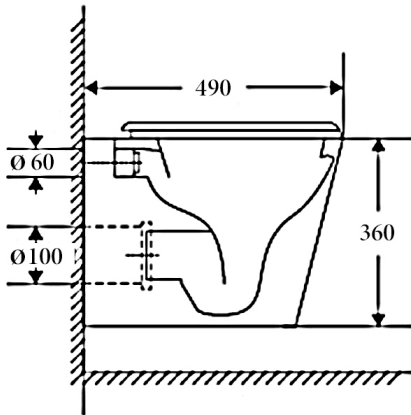

Ceramic Wall Hung Toilet Suite Fast Flow Rimless, Square design, P-Trap only

Features:

- Sleek modern design hangs flushed against the wall
- Minimalistic style ensures a space-saving and efficient environment
- Fast Flow Rimless design for easy-to-clean and hygienic toilet
- Concealed cistern removes hard-to-reach areas preventing dirt, dust and germs build-up
- Gloss white surface finish
- Aminoplast (UF) quick release soft closing seat cover with stainless steel hinges
- Duafix cistern and flush buttons required (sold separately)

Details:

Cistern	Geberit Duafix Package and R&T Duafix package available (extra cost)
Pan	Fast Flow Rimless design
Traps	P-trap installation
Seat	UF quick release soft closing seat
WELS	4 Star rated, 4.5L/3L (3.5L average flush)

SIDE VIEW

BACK VIEW

TOP VIEW

Additional Information

- Installation should be in accordance with AS/NZS3500 standards.
- In order to fully benefit from warranty claims, please ensure products are installed by a licensed plumber.
- All measurements are in millimeters.
- Dimensions are nominal and subject to normal ceramic manufacturing variations. Please allow +/- 15 mm tolerance.
- For mark-ups & roughing-in, always use actual product measurement.
- Specifications may vary without notice as part of our continuous improvement practices.