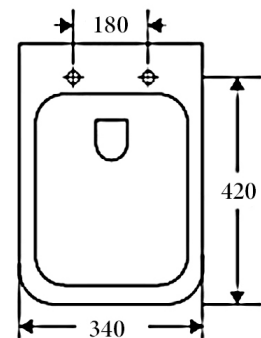

Details:

Cistern	Geberit Duafix Package and R&T Duafix package available (extra cost)
Pan	Fast Flow Rimless design
Traps	P-trap installation
Seat	UF quick release soft closing seat
WELS	4 Star rated, 4.5L/3L (3.5L average flush)

SIDE VIEW

BACK VIEW

TOP VIEW

Additional Information

- Installation should be in accordance with AS/NZS3500 standards.
- In order to fully benefit from warranty claims, please ensure products are installed by a licensed plumber.
- All measurements are in millimeters.
- Dimensions are nominal and subject to normal ceramic manufacturing variations. Please allow +/- 15 mm tolerance.
- For mark-ups & roughing-in, always use actual product measurement.
- Specifications may vary without notice as part of our continuous improvement practices.