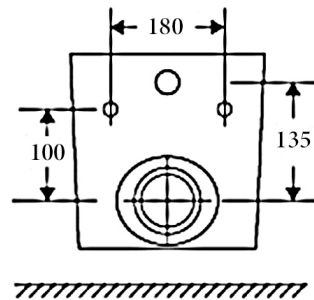

Ceramic Wall Hung Toilet Suite Fast Flow Rimless, Square design, P-Trap only

Features:

- Sleek modern design hangs flushed against the wall
- Minimalistic style ensures a space-saving and efficient environment
- Fast Flow Rimless design for easy-to-clean and hygienic toilet
- Concealed cistern removes hard-to-reach areas preventing dirt, dust and germs build-up
- Gloss white surface finish
- Aminoplast (UF) quick release soft closing seat cover with stainless steel hinges
- Duafix cistern and flush buttons required (sold separately)

Details:

Cistern	Geberit Duafix Package and R&T Duafix package available (extra cost)
Pan	Fast Flow Rimless design
Traps	P-trap installation
Seat	UF quick release soft closing seat
WELS	4 Star rated, 4.5L/3L (3.5L average flush)

SIDE VIEW

BACK VIEW

TOP VIEW

Additional Information

- Installation should be in accordance with AS/NZS3500 standards.
- In order to fully benefit from warranty claims, please ensure products are installed by a licensed plumber.
- All measurements are in millimeters.
- Dimensions are nominal and subject to normal ceramic manufacturing variations. Please allow +/- 15 mm tolerance.
- For mark-ups & roughing-in, always use actual product measurement.
- Specifications may vary without notice as part of our continuous improvement practices.