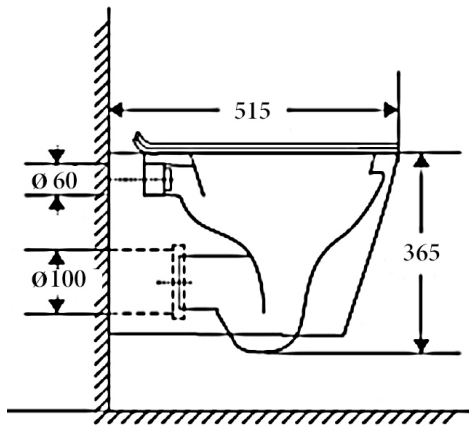

Ceramic Wall Hung Toilet Suite Fast Flow Rimless, P-Trap only

Features:

- Sleek modern design hangs flushed against the wall
- Minimalistic style ensures a space-saving and efficient environment
- Fast Flow Rimless design for easy-to-clean and hygienic toilet
- Concealed cistern removes hard-to-reach areas preventing dirt, dust and germs build-up
- Gloss white surface finish
- Aminoplast (UF) quick release soft closing seat cover with stainless steel hinges
- Duafix cistern and flush buttons required (sold separately)

Details:

Cistern	Geberit Duafix Package and R&T Duafix package available (extra cost)
Pan	Fast Flow Rimless design
Traps	P-trap installation
Seat	UF quick release soft closing seat
WELS	4 Star rated, 4.5L/3L (3.5L average flush)

SIDE VIEW

BACK VIEW

TOP VIEW

Additional Information

- Installation should be in accordance with AS/NZS3500 standards.
- In order to fully benefit from warranty claims, please ensure products are installed by a licensed plumber.
- All measurements are in millimeters.
- Dimensions are nominal and subject to normal ceramic manufacturing variations. Please allow +/- 15 mm tolerance.
- For mark-ups & roughing-in, always use actual product measurement.
- Specifications may vary without notice as part of our continuous improvement practices.