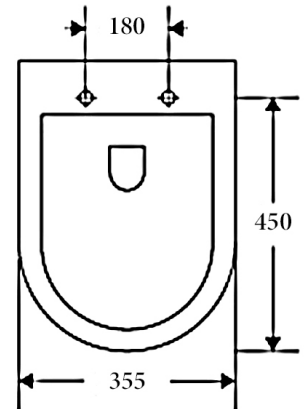

Details:

Cistern	Geberit Duafix Package and R&T Duafix package available (extra cost)
Pan	Fast Flow Rimless design
Traps	P-trap installation
Seat	UF quick release soft closing seat
WELS	4 Star rated, 4.5L/3L (3.5L average flush)

SIDE VIEW

BACK VIEW

TOP VIEW

Additional Information

- Installation should be in accordance with AS/NZS3500 standards.
- In order to fully benefit from warranty claims, please ensure products are installed by a licensed plumber.
- All measurements are in millimeters.
- Dimensions are nominal and subject to normal ceramic manufacturing variations. Please allow +/- 15 mm tolerance.
- For mark-ups & roughing-in, always use actual product measurement.
- Specifications may vary without notice as part of our continuous improvement practices.