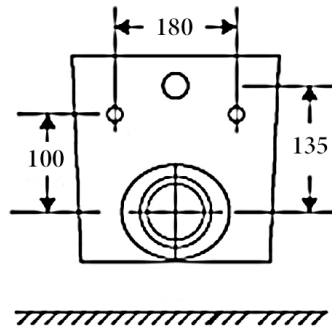

Ceramic Wall Hung Toilet Suite Fast Flow Rimless, P-Trap only

Features:

- Sleek modern design hangs flushed against the wall
- Minimalistic style ensures a space-saving and efficient environment
- Fast Flow Rimless design for easy-to-clean and hygienic toilet
- Concealed cistern removes hard-to-reach areas preventing dirt, dust and germs build-up
- Gloss white surface finish
- Aminoplast (UF) quick release soft closing seat cover with stainless steel hinges
- Duafix cistern and flush buttons required (sold separately)

Details:

Cistern	Geberit Duafix Package and R&T Duafix package available (extra cost)
Pan	Fast Flow Rimless design
Traps	P-trap installation
Seat	UF quick release soft closing seat
WELS	4 Star rated, 4.5L/3L (3.5L average flush)

SIDE VIEW

BACK VIEW

TOP VIEW

Additional Information

- Installation should be in accordance with AS/NZS3500 standards.
- In order to fully benefit from warranty claims, please ensure products are installed by a licensed plumber.
- All measurements are in millimeters.
- Dimensions are nominal and subject to normal ceramic manufacturing variations. Please allow +/- 15 mm tolerance.
- For mark-ups & roughing-in, always use actual product measurement.
- Specifications may vary without notice as part of our continuous improvement practices.