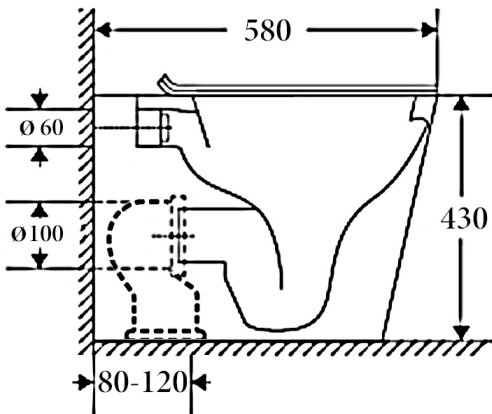

#### Available Seat Covers:

- FSC243 Flat Seat - Default (20 mm lid profile)  
 TSC329 Thick Seat (30 mm lid profile)  
 SSC832 Slim Seat (20 mm lid profile)

#### Details:

- Cistern Geberit Package and R&T package available (extra cost)  
 Pan Fast Flow Rimless design  
 Traps Universal - compatible with S or P-trap installation  
 Seat UF quick release soft closing seat  
 WELS 4 Star rated, 4.5L/3L (3.5L average flush)  
 Setout 80-120mm  
 Extendable to 160-185mm (pipe: AD17, extra cost)

SIDE VIEW

BACK VIEW

TOP VIEW

#### Additional Information

- Installation should be in accordance with AS/NZS3500 standards.
- In order to fully benefit from warranty claims, please ensure products are installed by a licensed plumber.
- All measurements are in millimeters.
- Dimensions are nominal and subject to normal ceramic manufacturing variations. Please allow +/- 15 mm tolerance.
- For mark-ups & roughing-in, always use actual product measurement.
- Specifications may vary without notice as part of our continuous improvement practices.