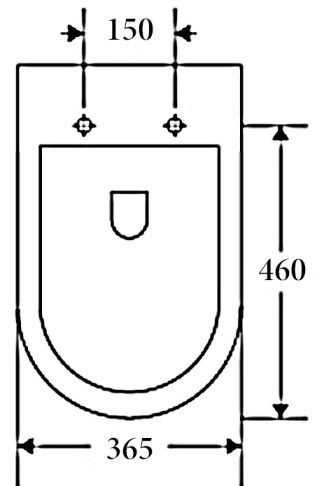

#### Available Seat Covers:

- FSC243 Flat Seat - Default (20 mm lid profile)  
 TSC329 Thick Seat (30 mm lid profile)  
 SSC832 Slim Seat (20 mm lid profile)

#### Details:

- Cistern Geberit Package and R&T package available (extra cost)  
 Pan Fast Flow Rimless design  
 Traps Universal - compatible with S or P-trap installation  
 Seat UF quick release soft closing seat  
 WELS 4 Star rated, 4.5L/3L (3.5L average flush)  
 Setout 80-120mm  
 Extendable to 160-185mm (pipe: AD17, extra cost)

SIDE VIEW

BACK VIEW

TOP VIEW

#### Additional Information

- Installation should be in accordance with AS/NZS3500 standards.
- In order to fully benefit from warranty claims, please ensure products are installed by a licensed plumber.
- All measurements are in millimeters.
- Dimensions are nominal and subject to normal ceramic manufacturing variations. Please allow +/- 15 mm tolerance.
- For mark-ups & roughing-in, always use actual product measurement.
- Specifications may vary without notice as part of our continuous improvement practices.