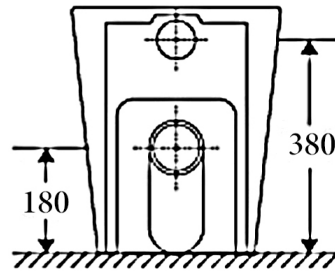

#### Available Seat Covers:

- FSC243 Flat Seat - Default (20 mm lid profile)  
 TSC329 Thick Seat (30 mm lid profile)  
 SSC832 Slim Seat (20 mm lid profile)

#### Details:

- Cistern Geberit Package and R&T package available (extra cost)  
 Pan Fast Flow Rimless design  
 Traps Universal - compatible with S or P-trap installation  
 Seat UF quick release soft closing seat  
 WELS 4 Star rated, 4.5L/3L (3.5L average flush)  
 Setout 80-120mm  
 Extendable to 160-185mm (pipe: AD17, extra cost)

SIDE VIEW

BACK VIEW

TOP VIEW

#### Additional Information

- Installation should be in accordance with AS/NZS3500 standards.
- In order to fully benefit from warranty claims, please ensure products are installed by a licensed plumber.
- All measurements are in millimeters.
- Dimensions are nominal and subject to normal ceramic manufacturing variations. Please allow +/- 15 mm tolerance.
- For mark-ups & roughing-in, always use actual product measurement.
- Specifications may vary without notice as part of our continuous improvement practices.