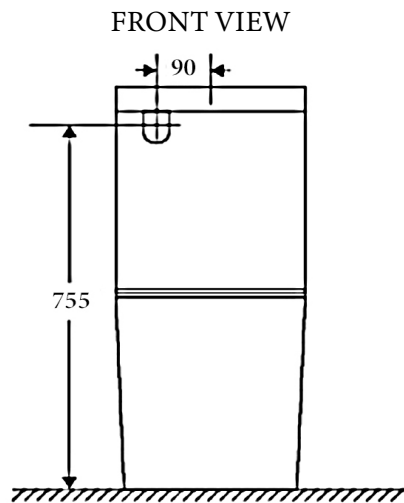

Ceramic Back To Wall Toilet Suite Fast Flow Rimless, Square design

Features:

- Sleek modern design sits flushed against the wall
- Fast Flow Rimless design for easy-to-clean and hygienic toilet
- Gloss white surface finish
- Large rectangular easy-to-use flush button
- Aminoplast (UF) quick release soft closing seat cover with stainless steel hinges

Available Seat Covers:

- SQW215 Flat Square Seat - Default (20 mm lid profile)
SQL623 Slim Square Seat (20 mm lid profile)

Details:

- Cistern Universal inlet - compatible with back entry or bottom left/right inlet point
Pan Fast Flow Rimless design
Traps Universal - compatible with S or P-trap installation
Seat UF quick release soft closing seat
Wels 4 Star rated, 4.5L/3L (3.5L average flush)
Setout 70 - 170mm
Extendable to 220 mm (pipe: AD17, extra cost)

Additional Information

- Installation should be in accordance with AS/NZS3500 standards.
- In order to fully benefit from warranty claims, please ensure products are installed by a licensed plumber.
- All measurements are in millimeters.
- Dimensions are nominal and subject to normal ceramic manufacturing variations. Please allow +/- 15 mm tolerance.
- For mark-ups & roughing-in, always use actual product measurement.
- Specifications may vary without notice as part of our continuous improvement practices.