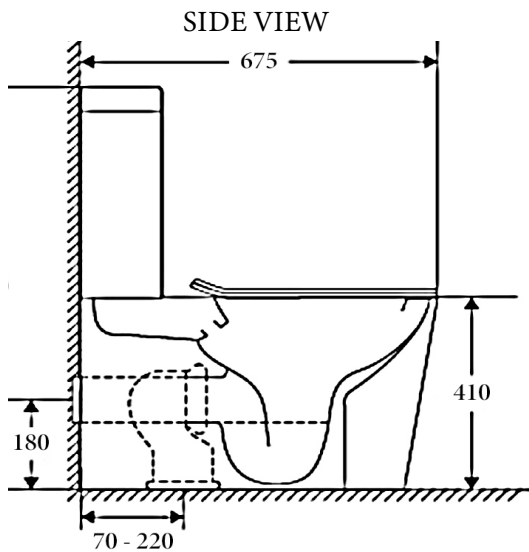

Ceramic Back To Wall Toilet Suite Fast Flow Rimless, Square design

Features:

- Sleek modern design sits flushed against the wall
- Fast Flow Rimless design for easy-to-clean and hygienic toilet
- Gloss white surface finish
- Large rectangular easy-to-use flush button
- Aminoplast (UF) quick release soft closing seat cover with stainless steel hinges

Available Seat Covers:

- SQW215 Flat Square Seat - Default (20 mm lid profile)
SQL623 Slim Square Seat (20 mm lid profile)

Details:

- Cistern Universal inlet - compatible with back entry or bottom left/right inlet point
Pan Fast Flow Rimless design
Traps Universal - compatible with S or P-trap installation
Seat UF quick release soft closing seat
Wels 4 Star rated, 4.5L/3L (3.5L average flush)
Setout 70 - 170mm
Extendable to 220 mm (pipe: AD17, extra cost)

Additional Information

- Installation should be in accordance with AS/NZS3500 standards.
- In order to fully benefit from warranty claims, please ensure products are installed by a licensed plumber.
- All measurements are in millimeters.
- Dimensions are nominal and subject to normal ceramic manufacturing variations. Please allow +/- 15 mm tolerance.
- For mark-ups & roughing-in, always use actual product measurement.
- Specifications may vary without notice as part of our continuous improvement practices.