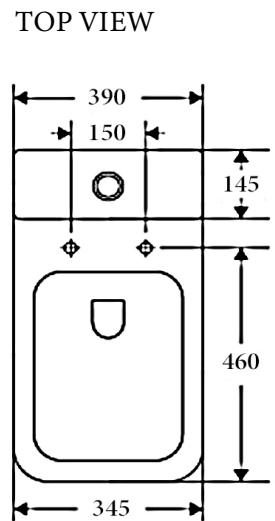

Ceramic Back To Wall Toilet Suite Fast Flow Rimless, Square design

Features:

- Sleek modern design sits flushed against the wall
- Fast Flow Rimless design for easy-to-clean and hygienic toilet
- Gloss white surface finish
- Large rectangular easy-to-use flush button
- Aminoplast (UF) quick release soft closing seat cover with stainless steel hinges

Available Seat Covers:

- SQW215 Flat Square Seat - Default (20 mm lid profile)
SQL623 Slim Square Seat (20 mm lid profile)

Details:

- Cistern Universal inlet - compatible with back entry or bottom left/right inlet point
Pan Fast Flow Rimless design
Traps Universal - compatible with S or P-trap installation
Seat UF quick release soft closing seat
Wels 4 Star rated, 4.5L/3L (3.5L average flush)
Setout 70 - 170mm
Extendable to 220 mm (pipe: AD17, extra cost)

Additional Information

- Installation should be in accordance with AS/NZS3500 standards.
- In order to fully benefit from warranty claims, please ensure products are installed by a licensed plumber.
- All measurements are in millimeters.
- Dimensions are nominal and subject to normal ceramic manufacturing variations. Please allow +/- 15 mm tolerance.
- For mark-ups & roughing-in, always use actual product measurement.
- Specifications may vary without notice as part of our continuous improvement practices.