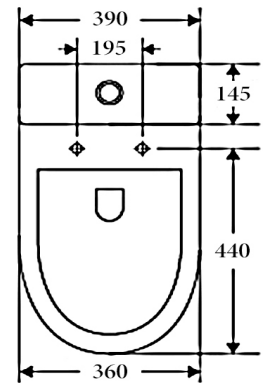

Available Seat Covers:

- FSC243 Flat Seat - Default (20 mm lid profile)
 TSC329 Thick Seat (30 mm lid profile)
 SSC832 Slim Seat (20 mm lid profile)

Details:

- Cistern Universal inlet - compatible with back entry or bottom left/right inlet point
 Pan Fast Flow Rimless design
 Traps Universal - compatible with S or P-trap installation
 Seat UF quick release soft closing seat
 WELS 4 Star rated, 4.5L/3L (3.5L average flush)
 Setout 70 - 170mm
 Extendable to 220 mm (pipe: AD17, extra cost)

SIDE VIEW

FRONT VIEW

TOP VIEW

Additional Information

- Installation should be in accordance with AS/NZS3500 standards.
- In order to fully benefit from warranty claims, please ensure products are installed by a licensed plumber.
- All measurements are in millimeters.
- Dimensions are nominal and subject to normal ceramic manufacturing variations. Please allow +/- 15 mm tolerance.
- For mark-ups & roughing-in, always use actual product measurement.
- Specifications may vary without notice as part of our continuous improvement practices.