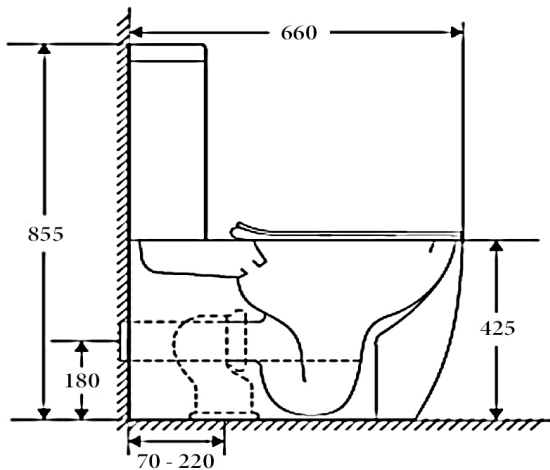

Ceramic Back To Wall Toilet Suite Fast Flow Rimless

Features:

- Sleek modern design sits flushed against the wall
- Fast Flow Rimless design for easy-to-clean and hygienic toilet
- Gloss white surface finish
- Large round easy-to-use flush button
- Aminoplast (UF) quick release soft closing seat cover with stainless steel hinges

Available Seat Covers:

- FSC243 Flat Seat - Default (20 mm lid profile)
 TSC329 Thick Seat (30 mm lid profile)
 SSC832 Slim Seat (20 mm lid profile)

Details:

- Cistern Universal inlet - compatible with back entry or bottom left/right inlet point
 Pan Fast Flow Rimless design
 Traps Universal - compatible with S or P-trap installation
 Seat UF quick release soft closing seat
 WELS 4 Star rated, 4.5L/3L (3.5L average flush)
 Setout 70 - 170mm
 Extendable to 220 mm (pipe: AD17, extra cost)

SIDE VIEW

FRONT VIEW

TOP VIEW

Additional Information

- Installation should be in accordance with AS/NZS3500 standards.
- In order to fully benefit from warranty claims, please ensure products are installed by a licensed plumber.
- All measurements are in millimeters.
- Dimensions are nominal and subject to normal ceramic manufacturing variations. Please allow +/- 15 mm tolerance.
- For mark-ups & roughing-in, always use actual product measurement.
- Specifications may vary without notice as part of our continuous improvement practices.