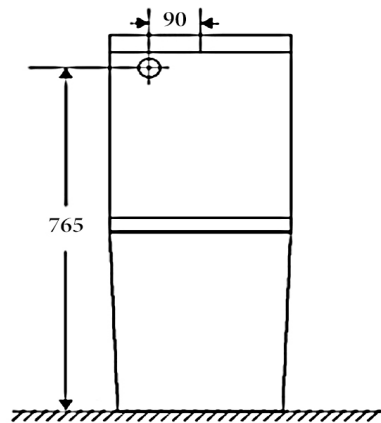

Available Seat Covers:

- FSC243 Flat Seat - Default (20 mm lid profile)
 TSC329 Thick Seat (30 mm lid profile)
 SSC832 Slim Seat (20 mm lid profile)

Details:

- Cistern Universal inlet - compatible with back entry or bottom left/right inlet point
 Pan Fast Flow Rimless design
 Traps Universal - compatible with S or P-trap installation
 Seat UF quick release soft closing seat
 WELS 4 Star rated, 4.5L/3L (3.5L average flush)
 Setout 70 - 170mm
 Extendable to 220 mm (pipe: AD17, extra cost)

SIDE VIEW

FRONT VIEW

TOP VIEW

Additional Information

- Installation should be in accordance with AS/NZS3500 standards.
- In order to fully benefit from warranty claims, please ensure products are installed by a licensed plumber.
- All measurements are in millimeters.
- Dimensions are nominal and subject to normal ceramic manufacturing variations. Please allow +/- 15 mm tolerance.
- For mark-ups & roughing-in, always use actual product measurement.
- Specifications may vary without notice as part of our continuous improvement practices.