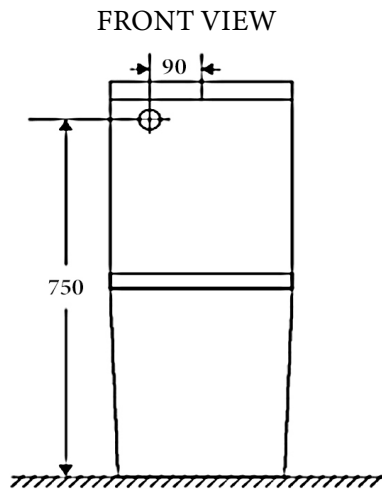

Ceramic Back To Wall Toilet Suite Fast Flow Rimless, Short Projection

Features:

- Sleek modern design sits flushed against the wall
- Fast Flow Rimless design for easy-to-clean and hygienic toilet
- Short Projection feature ideal for saving space
- Gloss white surface finish
- Large round easy-to-use flush button
- Aminoplast (UF) quick release soft closing seat cover with stainless steel hinges

Available Seat Covers

- SHC324 Flat Short Projection Seat - Default (20 mm lid profile)
 OSH221 Thick Short Projection Seat (30 mm lid profile)

Details:

- Cistern Universal inlet - compatible with back entry or bottom left/right inlet point
 Pan Fast Flow Rimless design
 Traps Universal - compatible with S or P-trap installation
 Seat UF quick release soft closing seat
 WELS 4 Star rated, 4.5L/3L (3.5L average flush)
 Setout 80 - 165mm
 Extendable to 220 mm (pipe: AD17, extra cost)

Additional Information

- Installation should be in accordance with AS/NZS3500 standards.
- In order to fully benefit from warranty claims, please ensure products are installed by a licensed plumber.
- All measurements are in millimeters.
- Dimensions are nominal and subject to normal ceramic manufacturing variations. Please allow +/- 15 mm tolerance.
- For mark-ups & roughing-in, always use actual product measurement.
- Specifications may vary without notice as part of our continuous improvement practices.