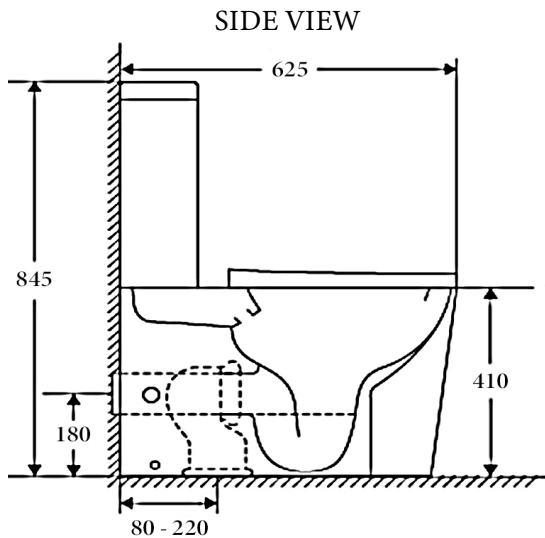

Ceramic Back To Wall Toilet Suite Fast Flow Rimless, Short Projection

Features:

- Sleek modern design sits flushed against the wall
- Fast Flow Rimless design for easy-to-clean and hygienic toilet
- Short Projection feature ideal for saving space
- Gloss white surface finish
- Large round easy-to-use flush button
- Aminoplast (UF) quick release soft closing seat cover with stainless steel hinges

Available Seat Covers

- SHC324 Flat Short Projection Seat - Default (20 mm lid profile)
 OSH221 Thick Short Projection Seat (30 mm lid profile)

Details:

- Cistern Universal inlet - compatible with back entry or bottom left/right inlet point
 Pan Fast Flow Rimless design
 Traps Universal - compatible with S or P-trap installation
 Seat UF quick release soft closing seat
 WELS 4 Star rated, 4.5L/3L (3.5L average flush)
 Setout 80 - 165mm
 Extendable to 220 mm (pipe: AD17, extra cost)

Additional Information

- Installation should be in accordance with AS/NZS3500 standards.
- In order to fully benefit from warranty claims, please ensure products are installed by a licensed plumber.
- All measurements are in millimeters.
- Dimensions are nominal and subject to normal ceramic manufacturing variations. Please allow +/- 15 mm tolerance.
- For mark-ups & roughing-in, always use actual product measurement.
- Specifications may vary without notice as part of our continuous improvement practices.