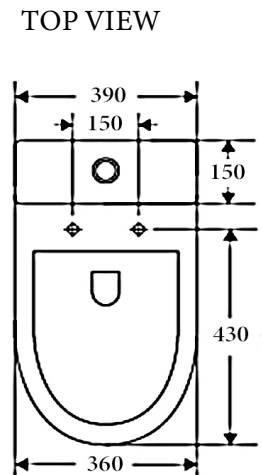

Ceramic Back To Wall Toilet Suite Fast Flow Rimless, Short Projection

Features:

- Sleek modern design sits flushed against the wall
- Fast Flow Rimless design for easy-to-clean and hygienic toilet
- Short Projection feature ideal for saving space
- Gloss white surface finish
- Large round easy-to-use flush button
- Aminoplast (UF) quick release soft closing seat cover with stainless steel hinges

Available Seat Covers

- SHC324 Flat Short Projection Seat - Default (20 mm lid profile)
 OSH221 Thick Short Projection Seat (30 mm lid profile)

Details:

- Cistern Universal inlet - compatible with back entry or bottom left/right inlet point
 Pan Fast Flow Rimless design
 Traps Universal - compatible with S or P-trap installation
 Seat UF quick release soft closing seat
 WELS 4 Star rated, 4.5L/3L (3.5L average flush)
 Setout 80 - 165mm
 Extendable to 220 mm (pipe: AD17, extra cost)

Additional Information

- Installation should be in accordance with AS/NZS3500 standards.
- In order to fully benefit from warranty claims, please ensure products are installed by a licensed plumber.
- All measurements are in millimeters.
- Dimensions are nominal and subject to normal ceramic manufacturing variations. Please allow +/- 15 mm tolerance.
- For mark-ups & roughing-in, always use actual product measurement.
- Specifications may vary without notice as part of our continuous improvement practices.